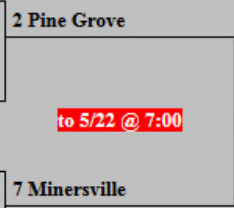

2

15

7

10

3

14

6

11

1 [Notre Dame](#) GP

to 5/24 @ Easton 11:00

5 North [Schuylkill](#) 6 - 4

1 Notre Dame GP 4 - 0

@ Coca Cola Park
4:00

2 Pine Grove 10 - 3

@ Limeport 4:00

3 Pen Argyl 6 - 4