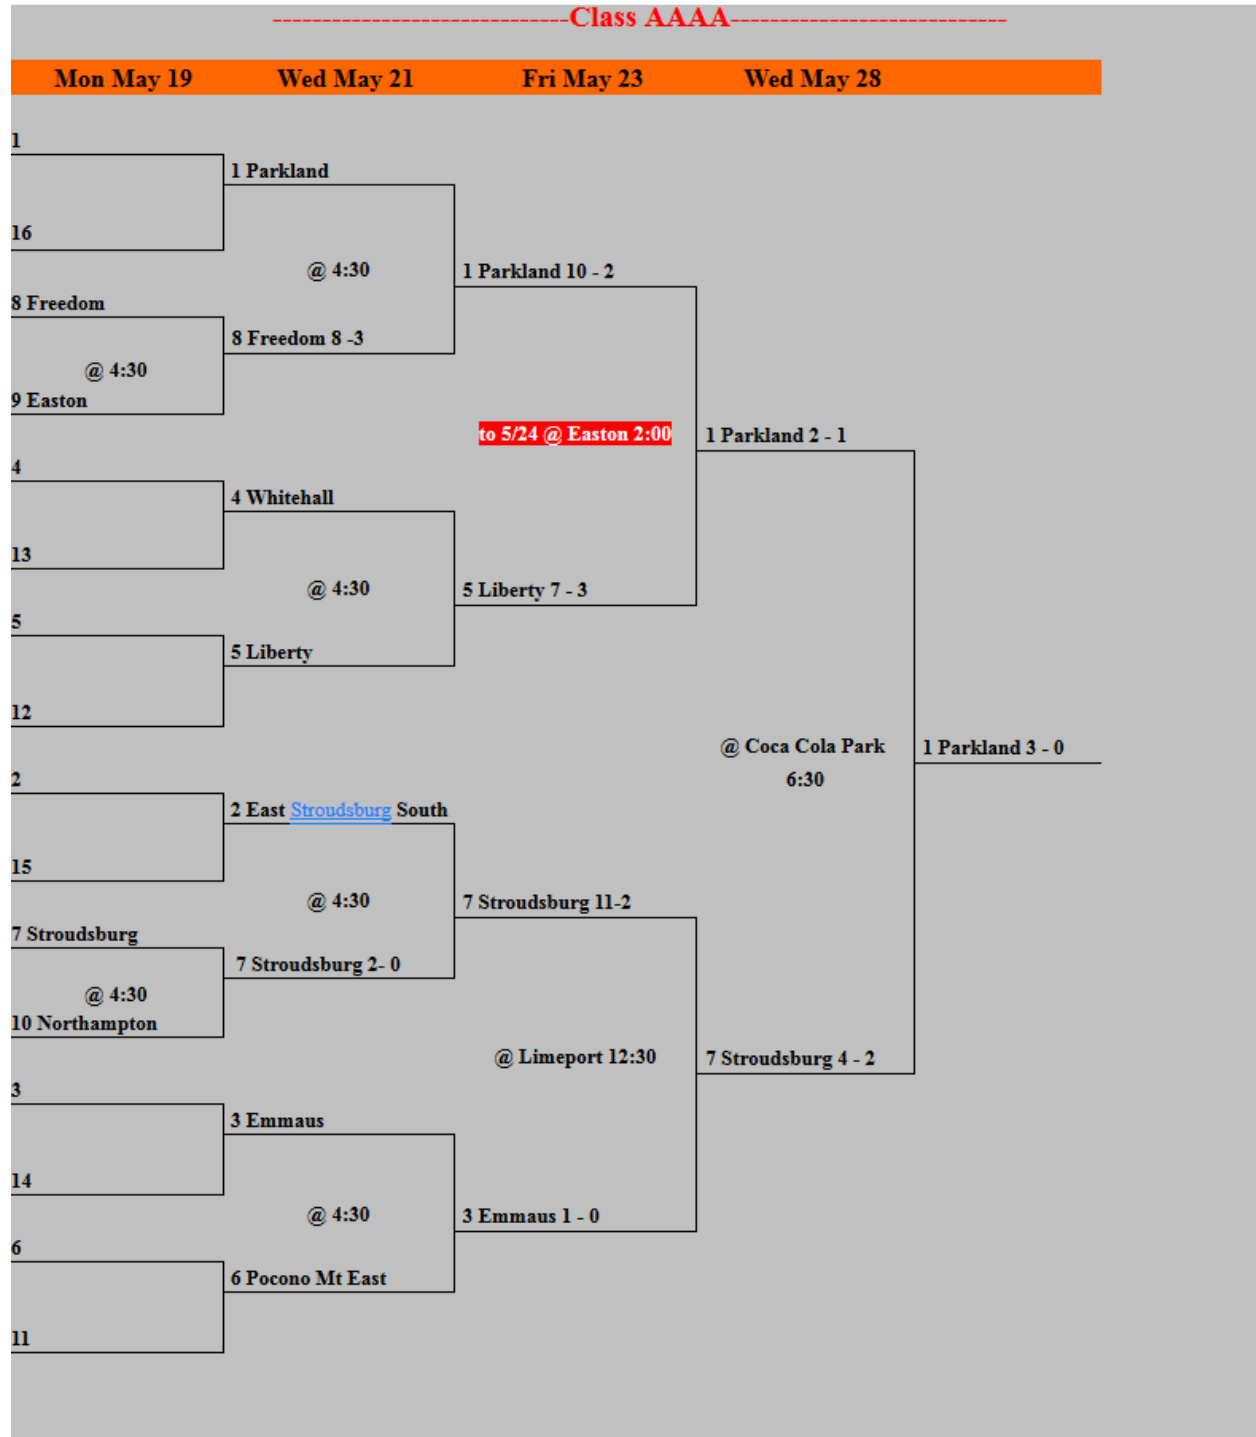

District XI Baseball 2013-14

-----Class AAAA-----

-----Class AAA-----

-----Class AA-----

Mon May 19

Wed May 21

Fri May 23

Wed May 28