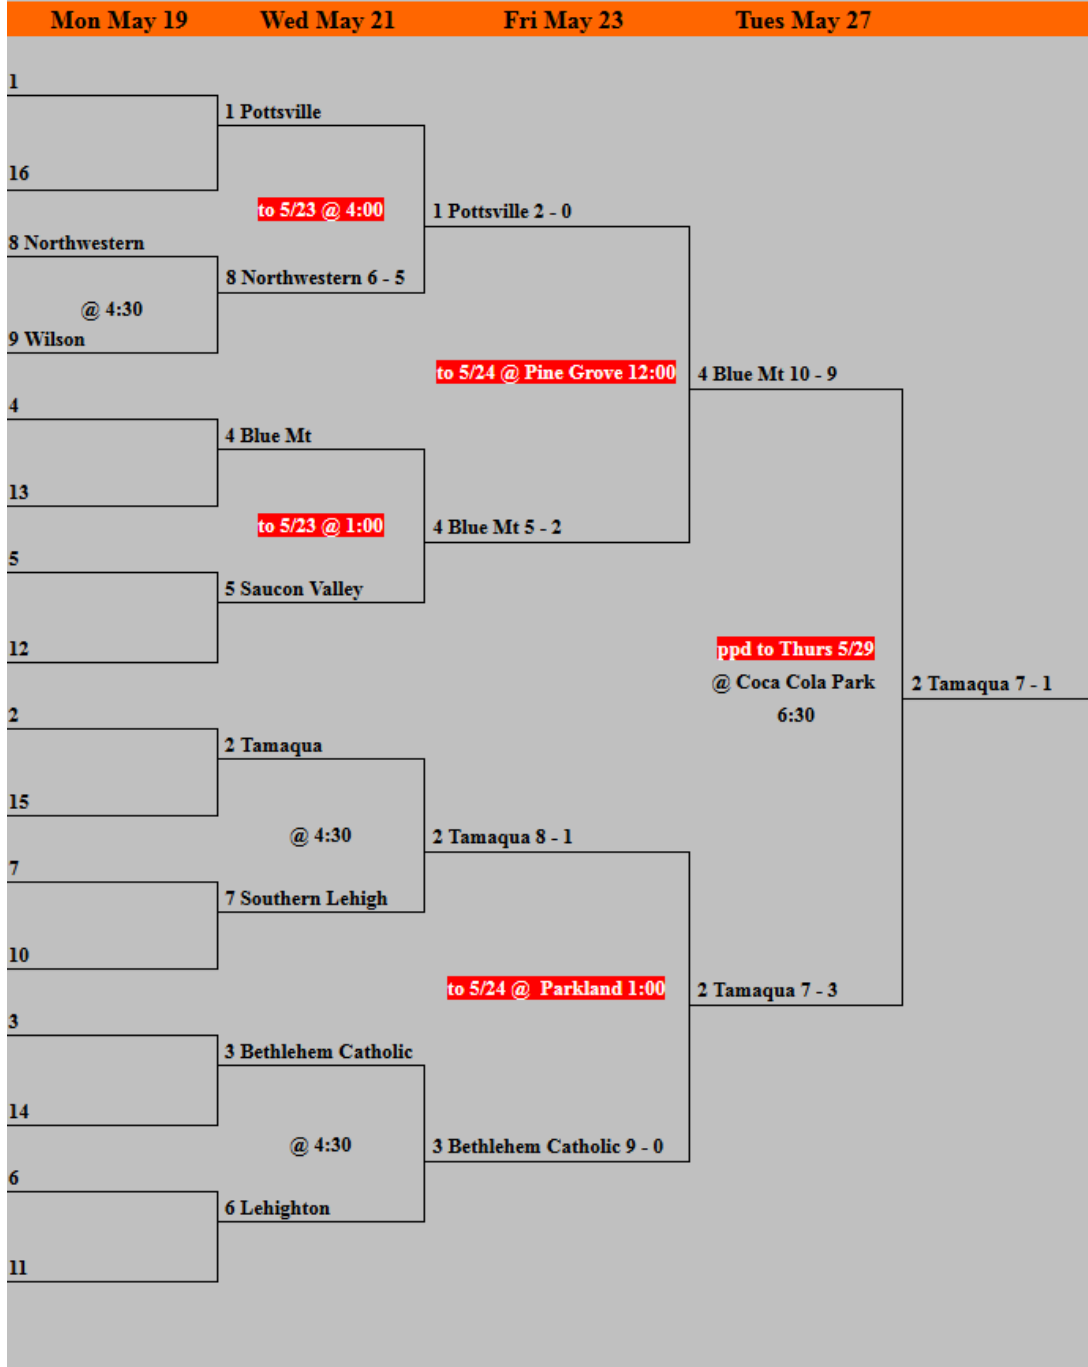

District XI Baseball 2013-14

-----Class AAAA-----

-----Class AAA-----

-----Class AA-----

Mon May 19

Wed May 21

Fri May 23

Wed May 28