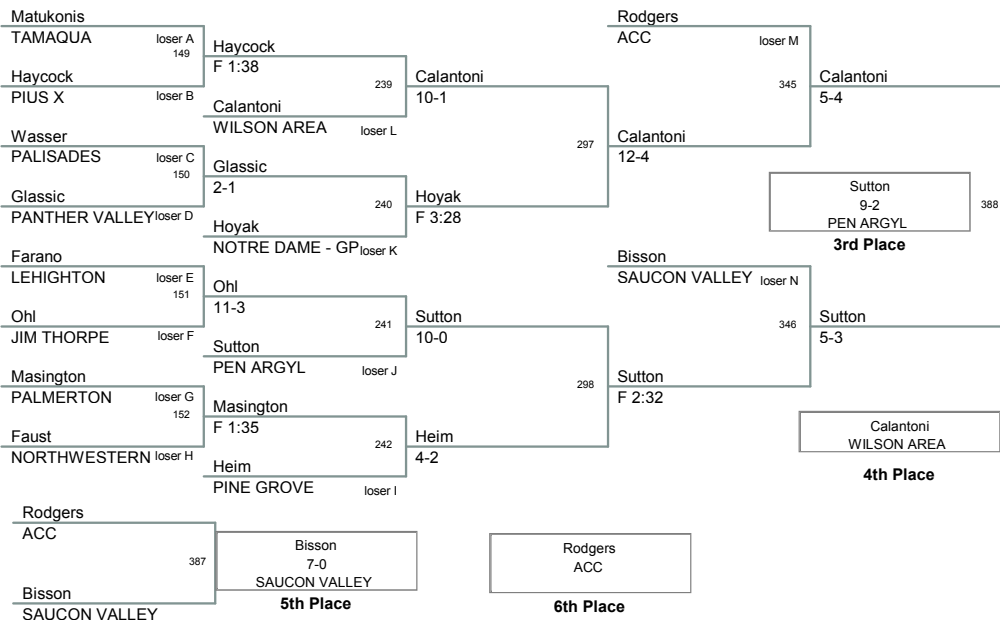

2012 PIAA District XI AA
PIAA Wrestling

126 Lbs