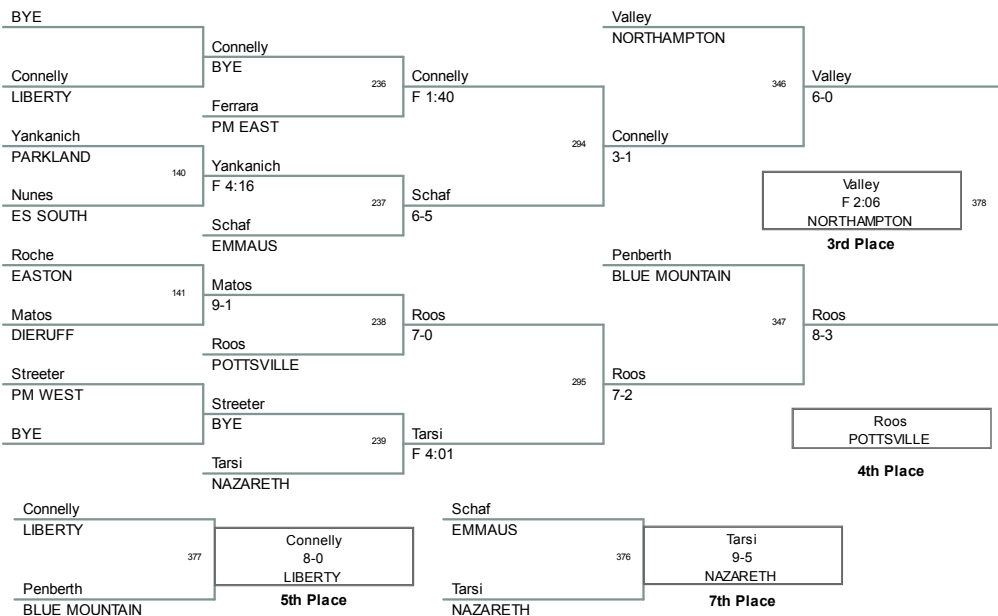

2012 PIAA District XI AAA
2012 PIAA Wrestling

113 Lbs