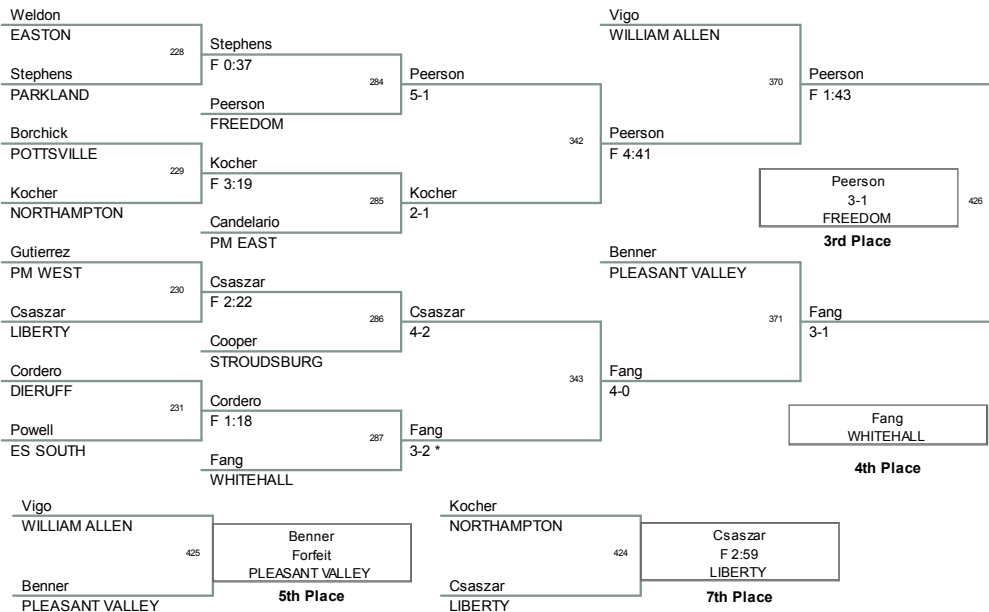

285 Lbs

**2012 PIAA District XI AAA Team Scores - Last Modified:
2/25/12 22:03**

Plc	Team	Score	Ch	Co
1	EASTON	166.0	-	-
2	PARKLAND	154.0	-	-
3	NAZARETH	150.5	-	-
4	PLEASANT VALLEY	136.0	-	-
5	NORTHAMPTON	121.0	-	-
6	LIBERTY	116.0	-	-
6	STROUDSBURG	116.0	-	-
8	BLUE MOUNTAIN	112.0	-	-
9	FREEDOM	87.0	-	-
10	ES SOUTH	75.0	-	-
11	WHITEHALL	68.5	-	-
12	EMMAUS	67.5	-	-
13	PM EAST	67.0	-	-
14	POTTSVILLE	60.0	-	-
15	SOUTHERN LEHIGH	59.0	-	-
16	DIERUFF	56.0	-	-
17	BANGOR	20.0	-	-
18	PM WEST	11.0	-	-
19	WILLIAM ALLEN	8.0	-	-
20	ES NORTH	4.0	-	-