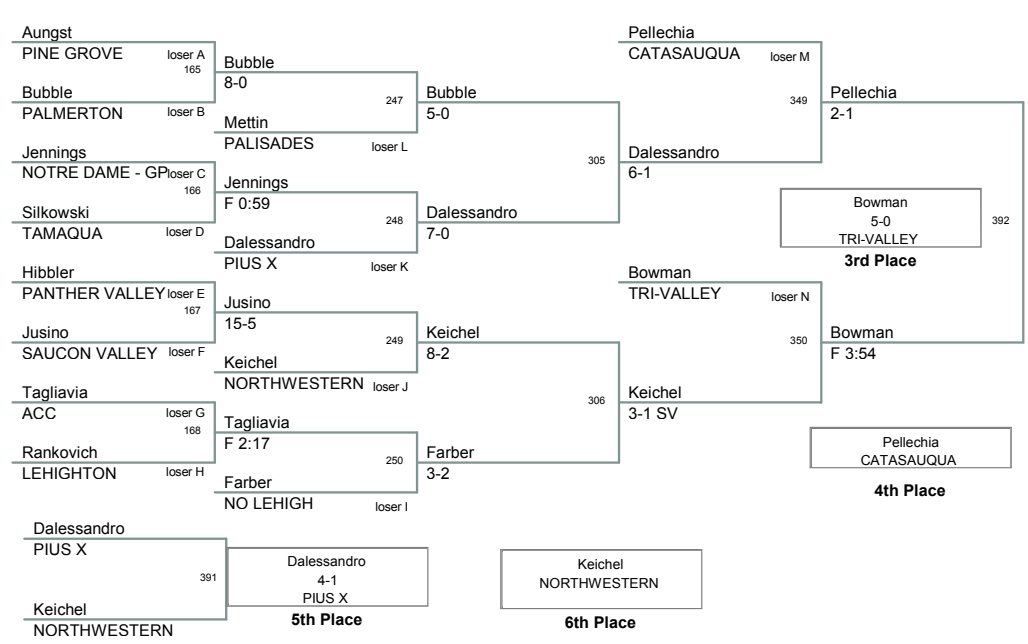

2012 PIAA District XI AA
PIAA Wrestling

138 Lbs