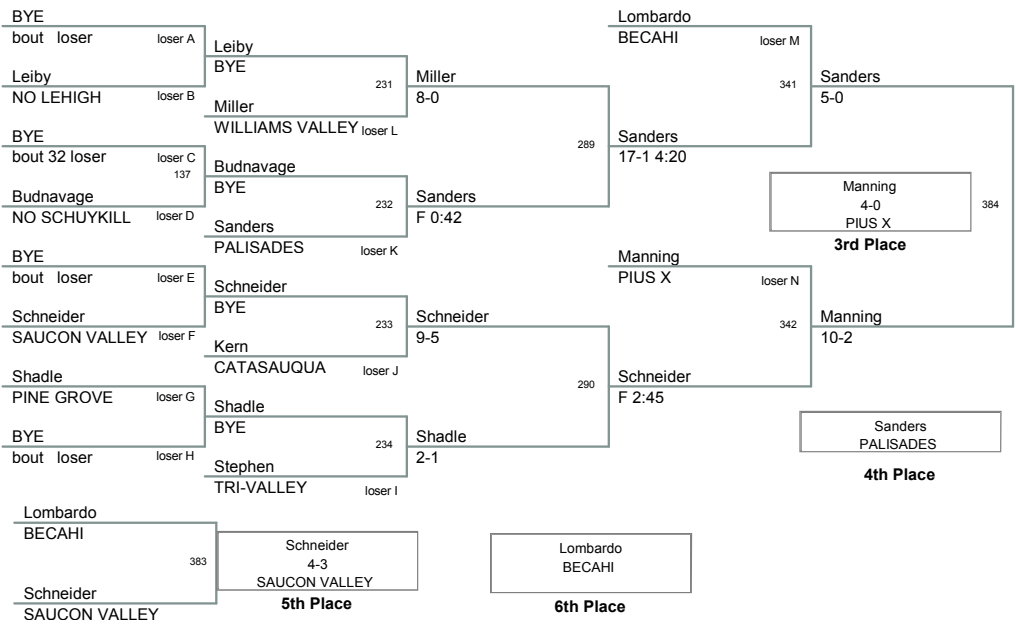

2012 PIAA District XI AA
PIAA Wrestling

113 Lbs