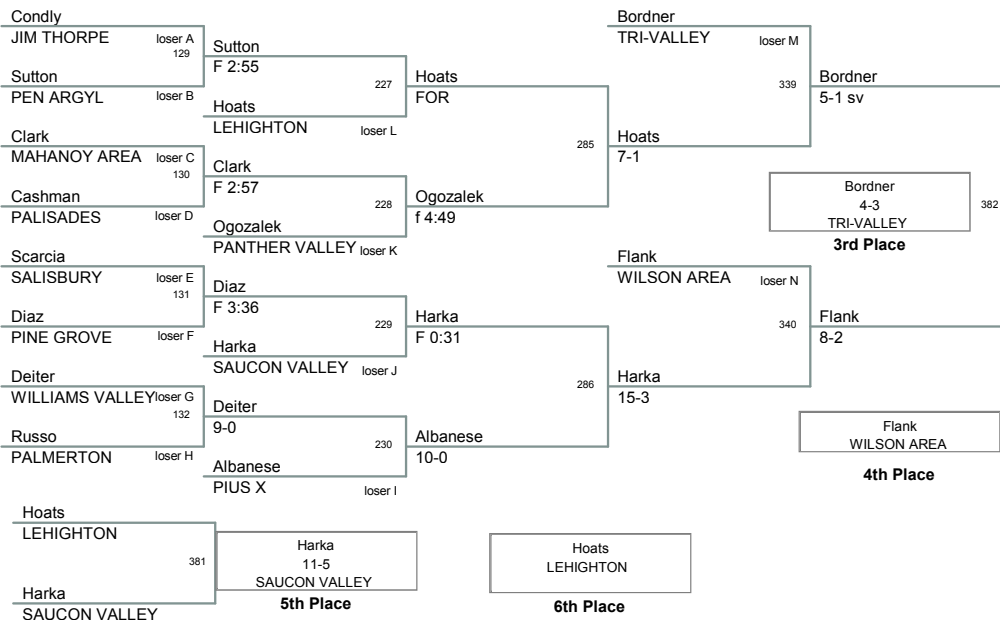

Plc	Points	Team	CH	CO
1	274	BECAHI	-	-
2	187	PEN ARGYL	-	-
3	154	SAUCON VALLEY	-	-
4	148	TRI-VALLEY	-	-
5	105	CATASAUQUA	-	-
6	85.5	PALMERTON	-	-
7	83	PINE GROVE	-	-
8	79.5	PALISADES	-	-
9	78.5	NORTHWESTERN	-	-
10	70.5	NO SCHUYKILL	-	-
11	68	LEHIGHTON	-	-
12	58	NO LEHIGH	-	-
13	57.5	PIUS X	-	-
14	38.5	TAMAQUA	-	-
15	37	WILSON AREA	-	-
16	33	ACC	-	-
17	27	WILLIAMS VALLEY	-	-
18	25	PANTHER VALLEY	-	-
19	14	SALISBURY	-	-
19	14	SCH HAVEN	-	-
21	12	NOTRE DAME - GP	-	-
22	8	MAHANOEY AREA	-	-
23	1	JIM THORPE	-	-

2012 PIAA District XI AA
PIAA Wrestling

106 Lbs