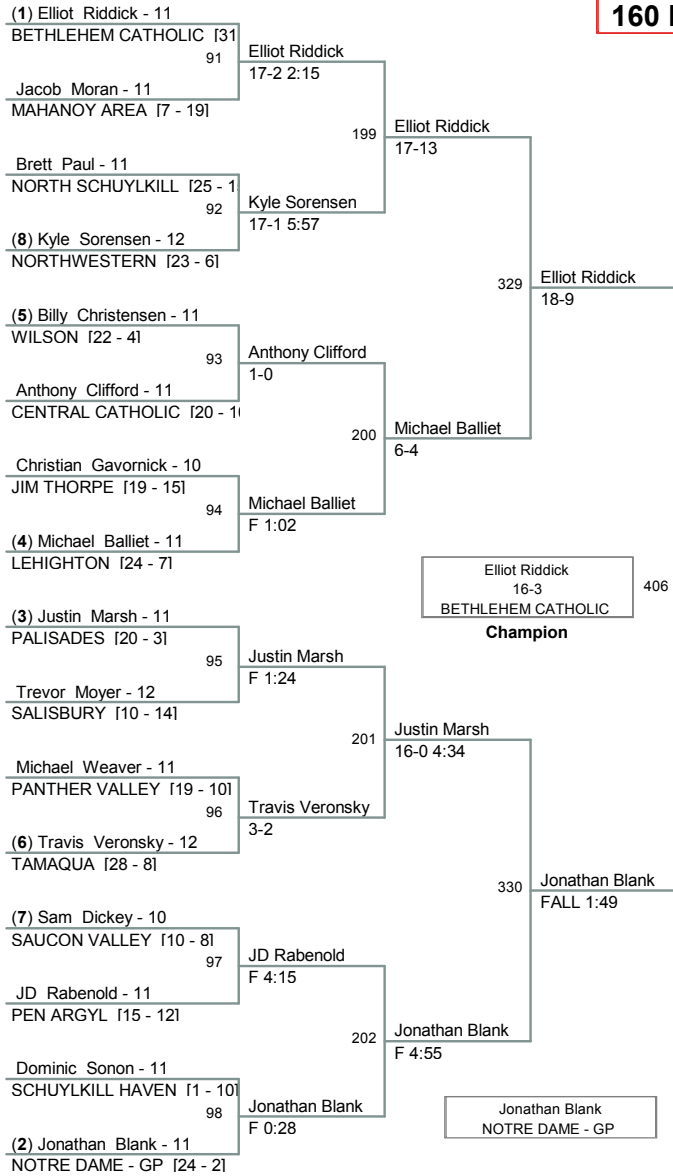

2011 PIAA District XI - AA
AA

160 Lbs