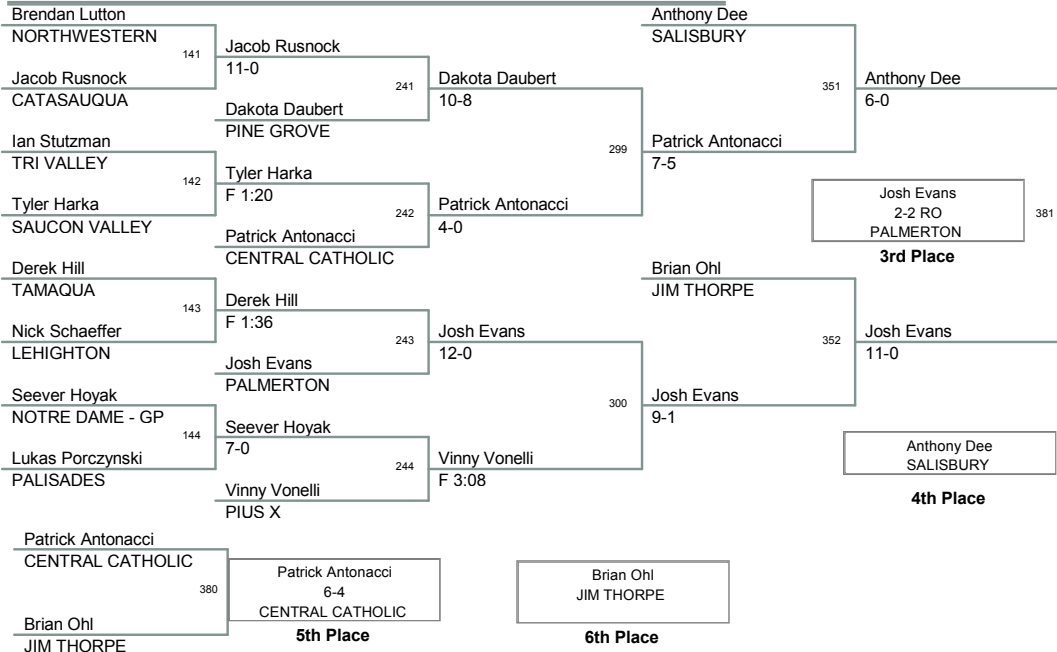

2011 PIAA District XI - AA
AA

112 Lbs