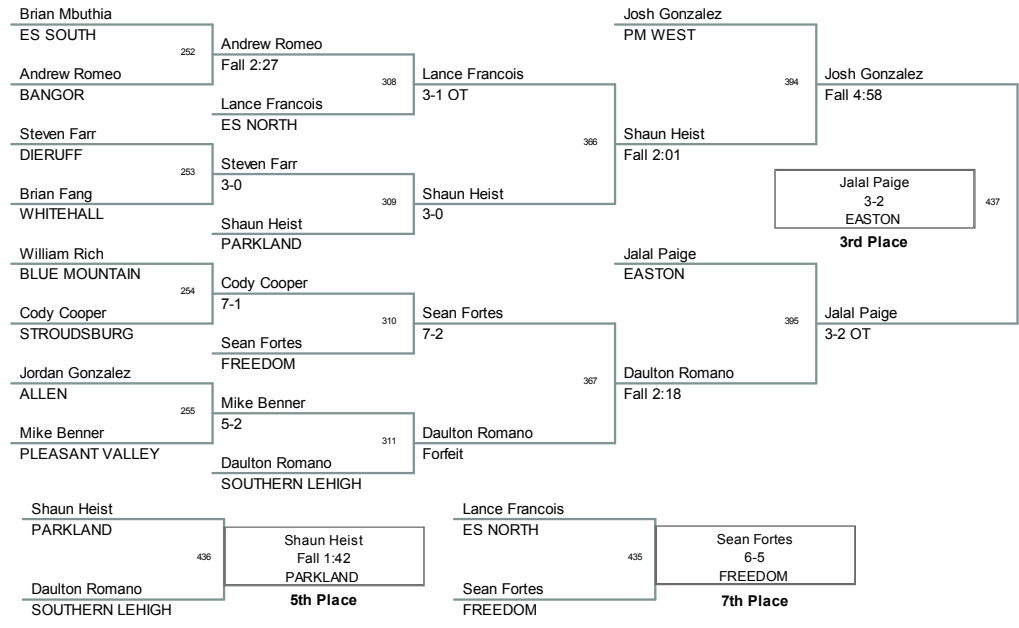

2011 PIAA District XI - AAA
AAA

285 Lbs

Plc	Points	Team	CH	CO
1	240	BETHLEHEM CATHOLIC	-	-
2	227.5	PEN ARGYL	-	-
3	161	SAUCON VALLEY	-	-
4	149.5	NORTHERN LEHIGH	-	-
5	121	TRI VALLEY	-	-
6	95	NORTHWESTERN	-	-
7	83.5	PIUS X	-	-
8	82	NORTH SCHUYLKILL	-	-
9	79	TAMAQUA	-	-
10	76	WILLIAMS VALLEY	-	-
11	71	CATASAUQUA	-	-
12	70	NOTRE DAME - GP	-	-
13	61.5	PALMERTON	-	-
14	61	LEHIGHTON	-	-
15	59	CENTRAL CATHOLIC	-	-
16	47.5	WILSON	-	-
17	44.5	PALISADES	-	-
18	40.5	MAHANoy AREA	-	-
19	39	PINE GROVE	-	-
20	33	PANTHER VALLEY	-	-
21	26.5	JIM THORPE	-	-
22	15	SALISBURY	-	-
23	14	SCHUYLKILL HAVEN	-	-