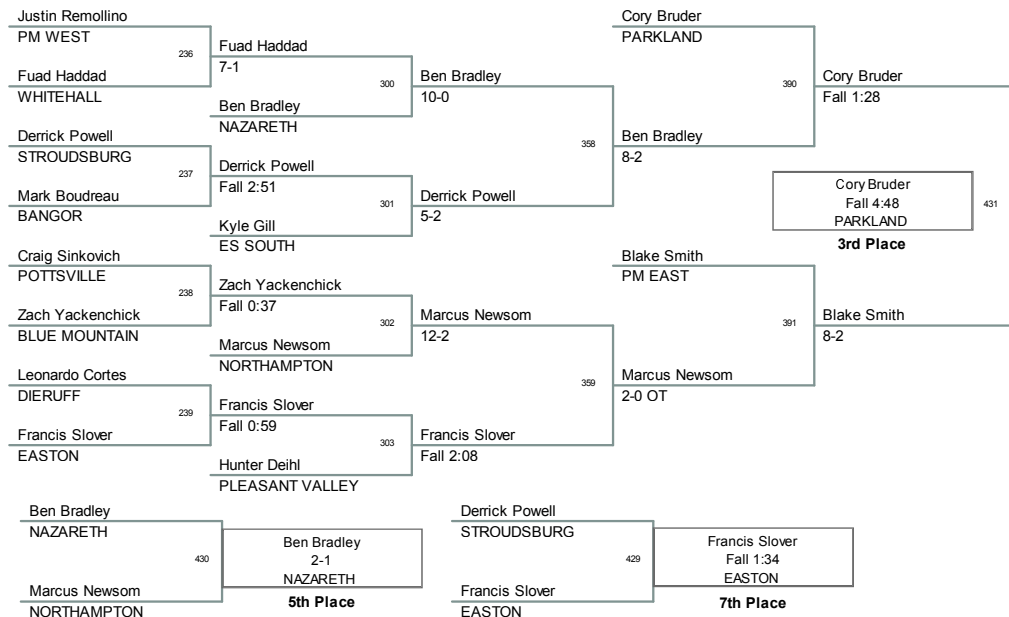

2011 PIAA District XI - AAA
AAA

152 Lbs

2011 PIAA District XI - AAA
AAA

160 Lbs

2011 PIAA District XI - AAA
AAA

171 Lbs

2011 PIAA District XI - AAA
AAA

189 Lbs