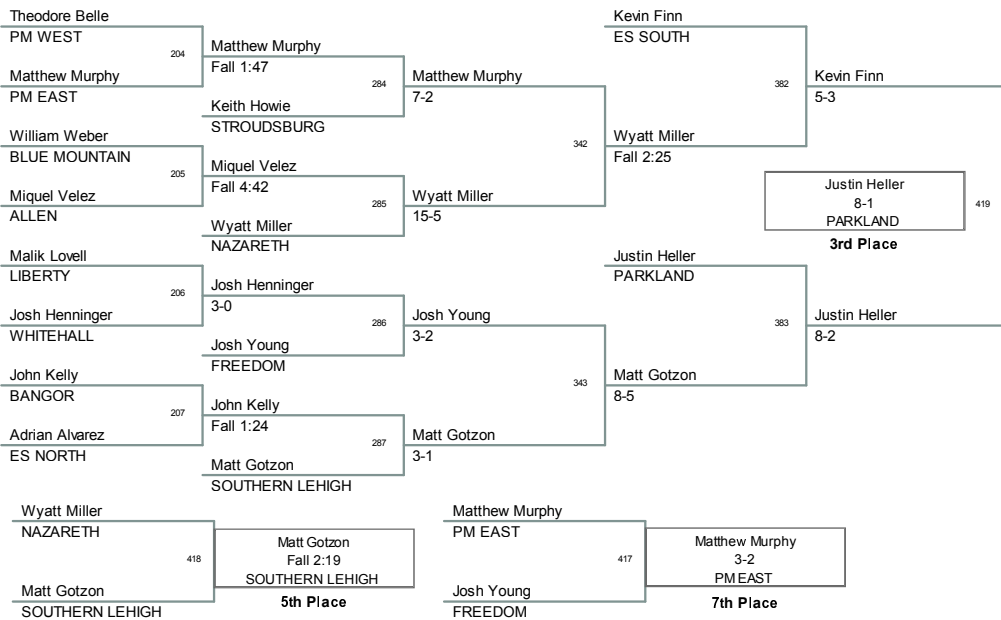

2011 PIAA District XI - AAA
AAA

130 Lbs

2011 PIAA District XI - AAA
AAA

135 Lbs

2011 PIAA District XI - AAA
AAA

140 Lbs

2011 PIAA District XI - AAA
AAA

145 Lbs