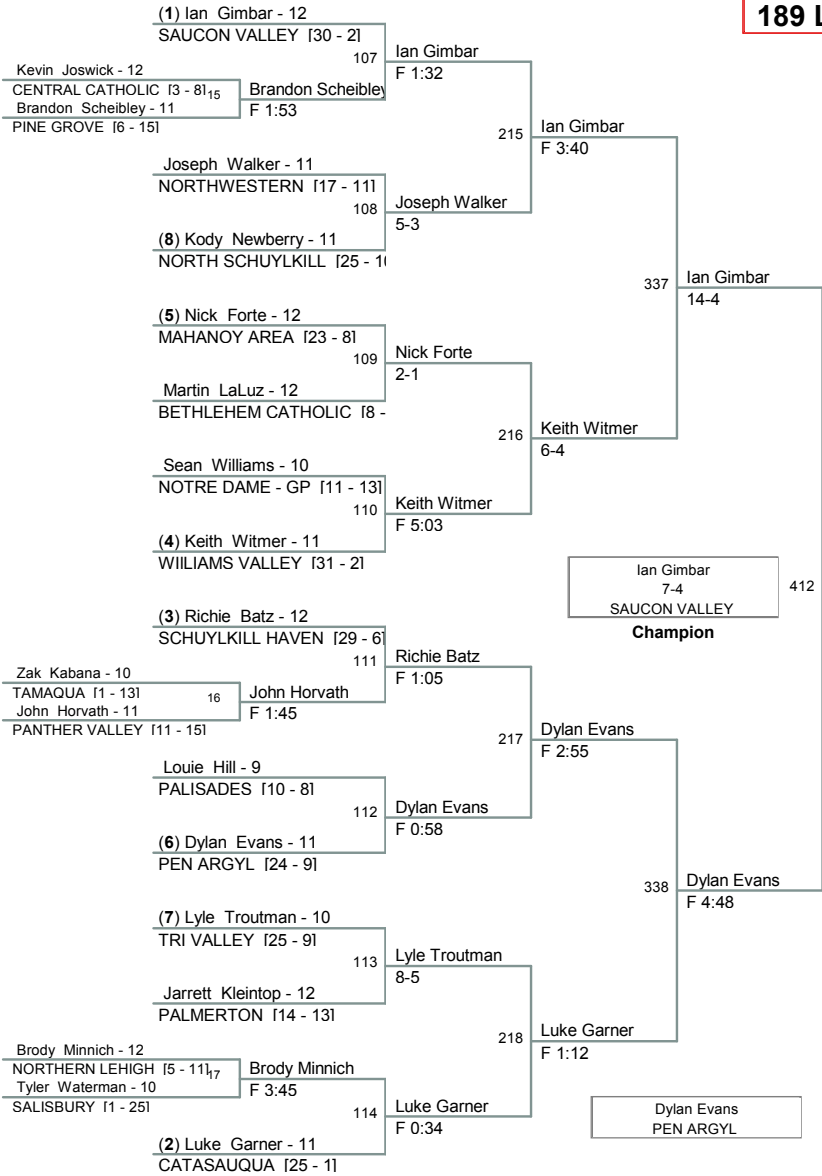

District XI Wrestling 2010 – 11

AAA Team Championship			
Fri Feb 4	Fri Feb 4	Sat Feb 5	Sat Feb 5
	1 Easton		
8 East Stroud South	7:45 8 East Stroud South 42-27	1 Easton 64-6	
4:30		3:00	
9 Dieruff			1 Easton 47-12
	4 Northampton	4 Northampton 53 -7	
	6:00		
	5 Stroudsburg		
			7:30
	3 Parkland	3 Parkland 49-19	1 Easton 33-22
	6:00		
	6 Pleasant Valley		
		3:00	2 Nazareth 28-27
	2 Nazareth	2 Nazareth 56-17	
7 Blue Mt	7:45		
4:30	7 Blue Mt 44-21		
10 Southern Lehigh			

2011 PIAA District XI - AA
AA

152 Lbs

2011 PIAA District XI - AA
AA

160 Lbs

2011 PIAA District XI - AA
AA

171 Lbs

2011 PIAA District XI - AA
AA

189 Lbs