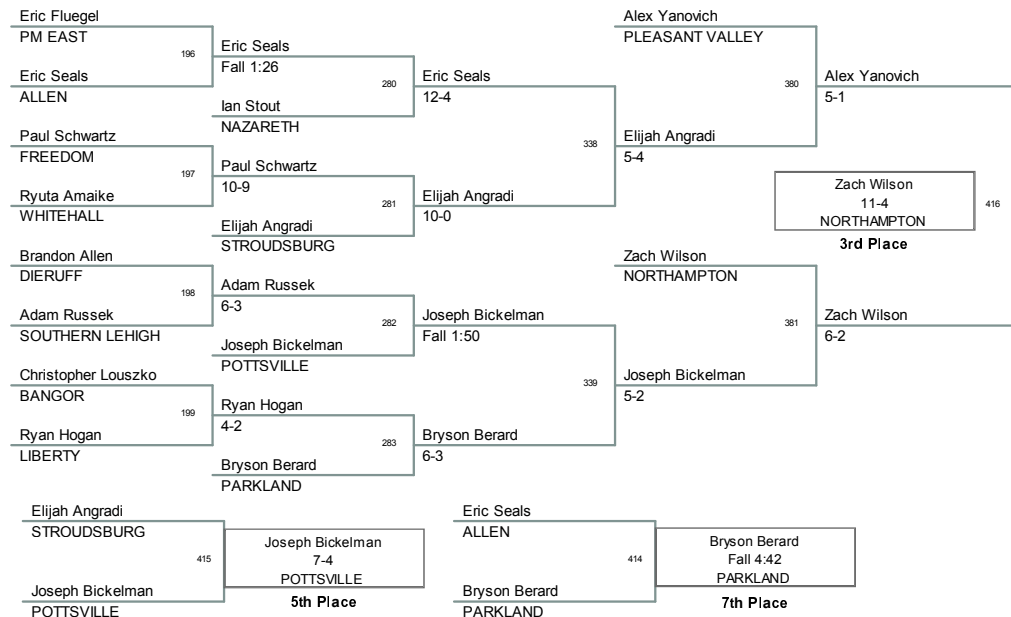

2011 PIAA District XI - AAA
AAA

130 Lbs

2011 PIAA District XI - AAA
AAA

135 Lbs

2011 PIAA District XI - AAA
AAA

140 Lbs

2011 PIAA District XI - AAA
AAA

145 Lbs