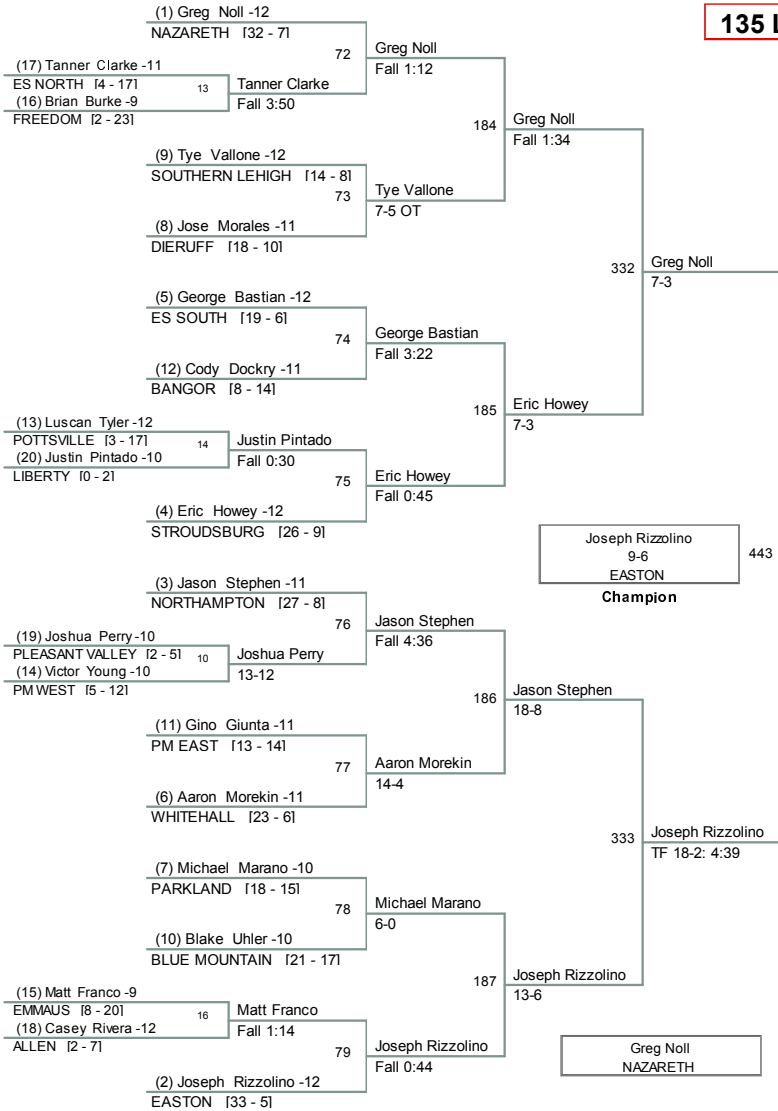

2011 PIAA District XI - AAA
AAA

135 Lbs