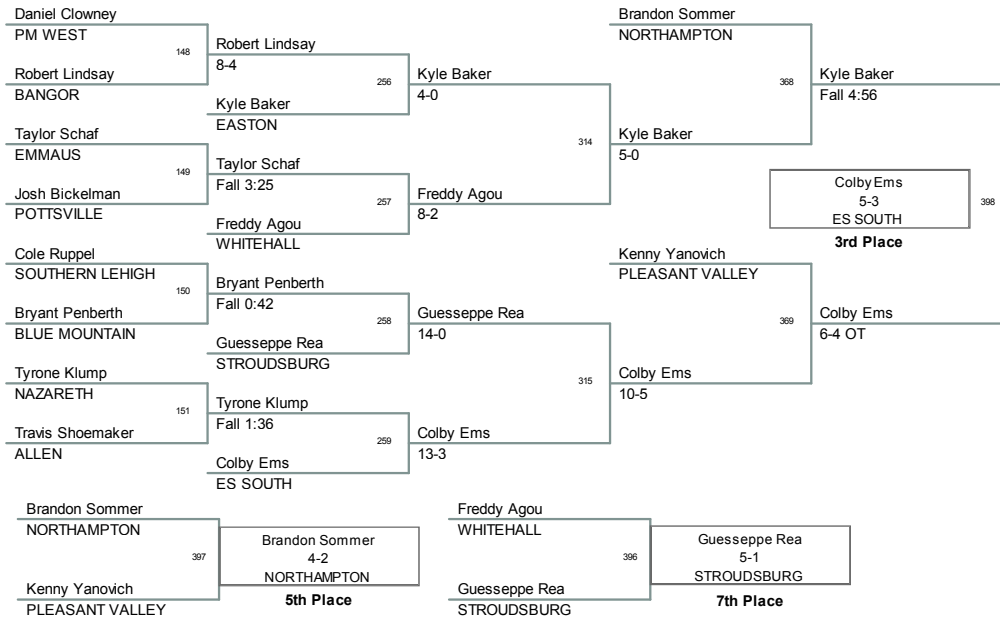

2011 PIAA District XI - AAA
AAA

103 Lbs