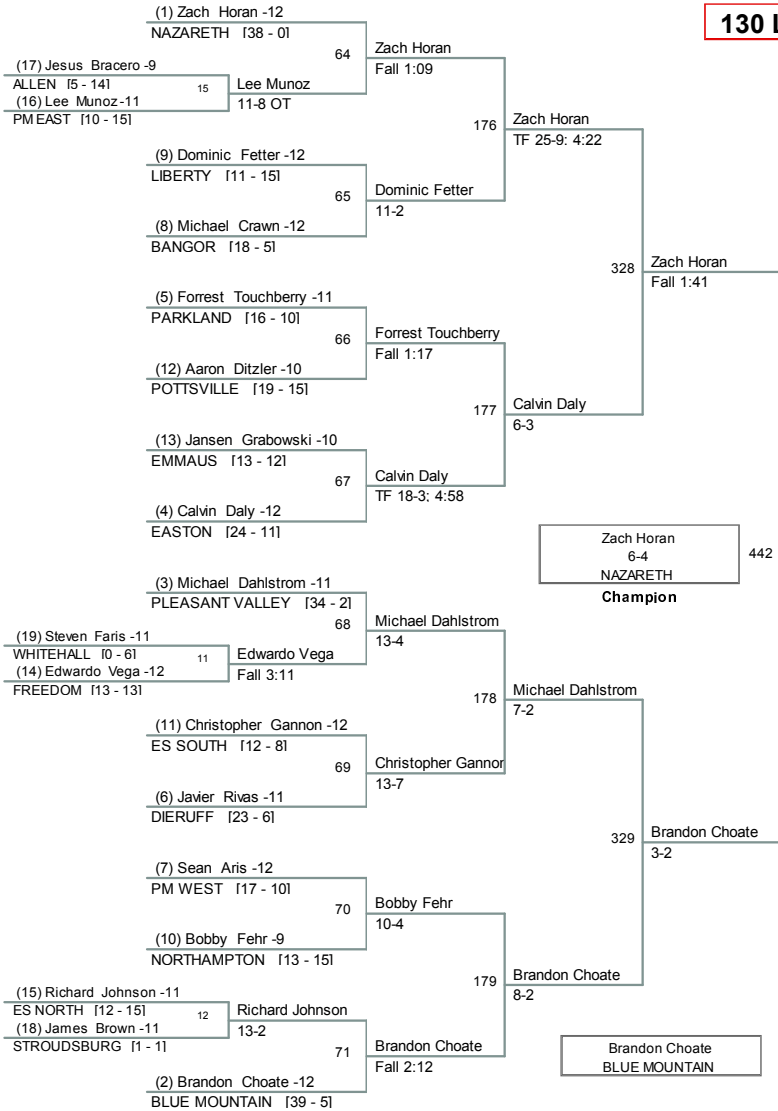

2011 PIAA District XI - AAA
AAA

130 Lbs