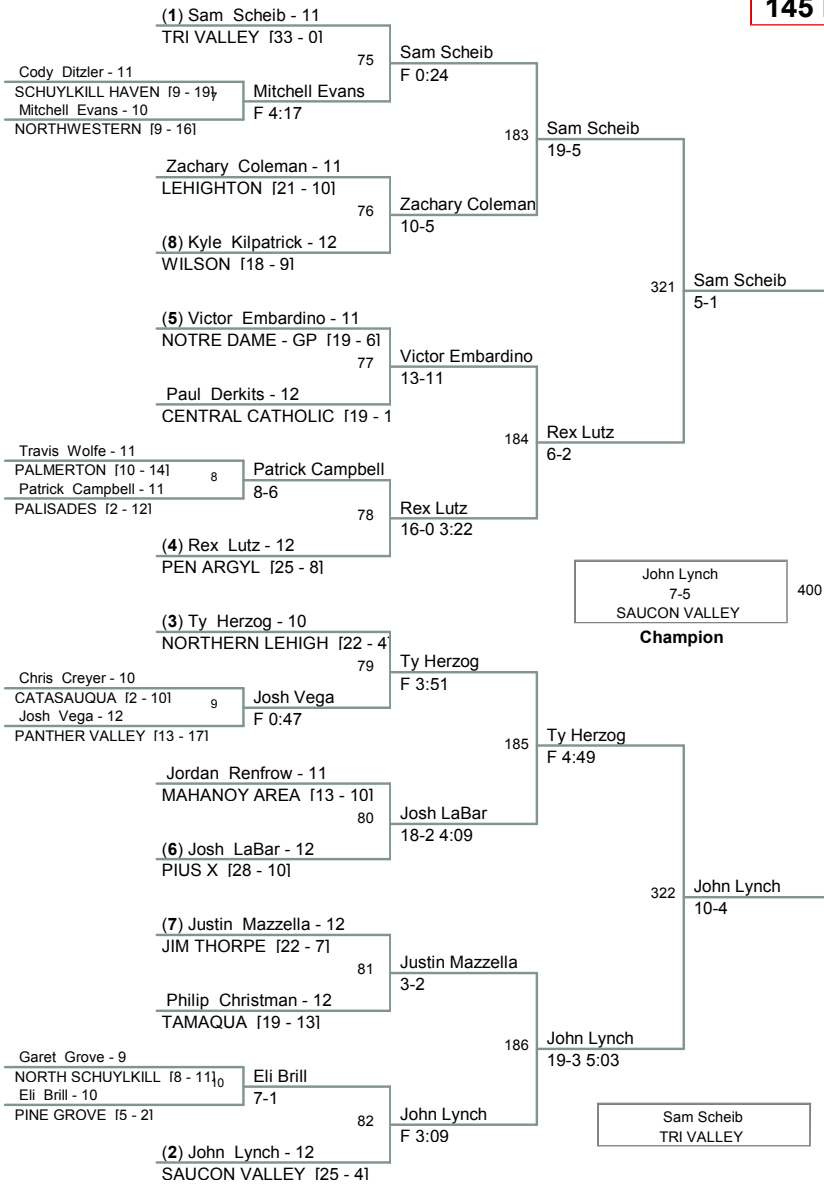

District XI Wrestling 2010 – 11

AAA Team Championship			
Fri Feb 4	Fri Feb 4	Sat Feb 5	Sat Feb 5
	1 Easton		
8 East Stroud South	7:45 8 East Stroud South 42-27	1 Easton 64-6	
4:30		3:00	
9 Dieruff			1 Easton 47-12
	4 Northampton	4 Northampton 53 -7	
	6:00		
	5 Stroudsburg		
			7:30
	3 Parkland	3 Parkland 49-19	1 Easton 33-22
	6:00		
	6 Pleasant Valley		
		3:00	2 Nazareth 28-27
	2 Nazareth	2 Nazareth 56-17	
7 Blue Mt	7:45		
4:30	7 Blue Mt 44-21		
10 Southern Lehigh			

2011 PIAA District XI - AA
AA

130 Lbs

2011 PIAA District XI - AA
AA

135 Lbs

2011 PIAA District XI - AA
AA

140 Lbs

2011 PIAA District XI - AA
AA

145 Lbs