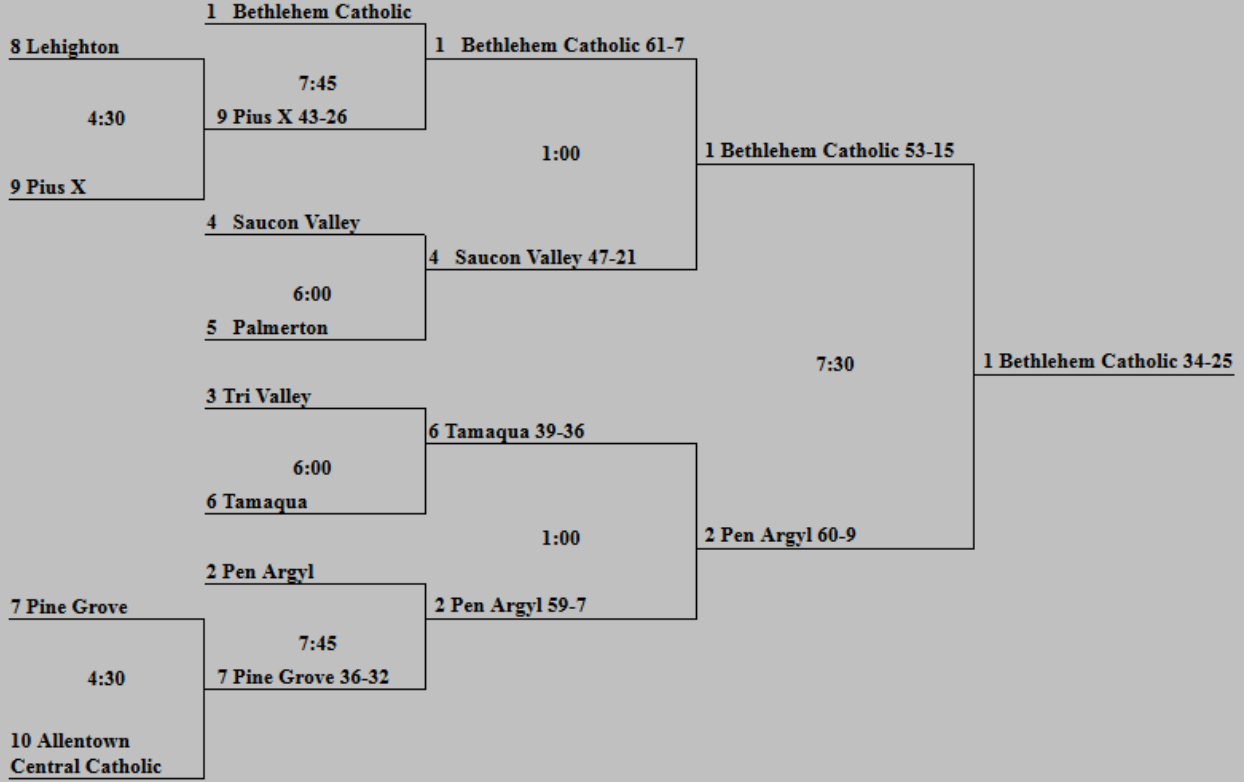

Class AA

AA Team Championship

Fri Feb 4

Fri Feb 4

Sat Feb 5

Sat Feb 5