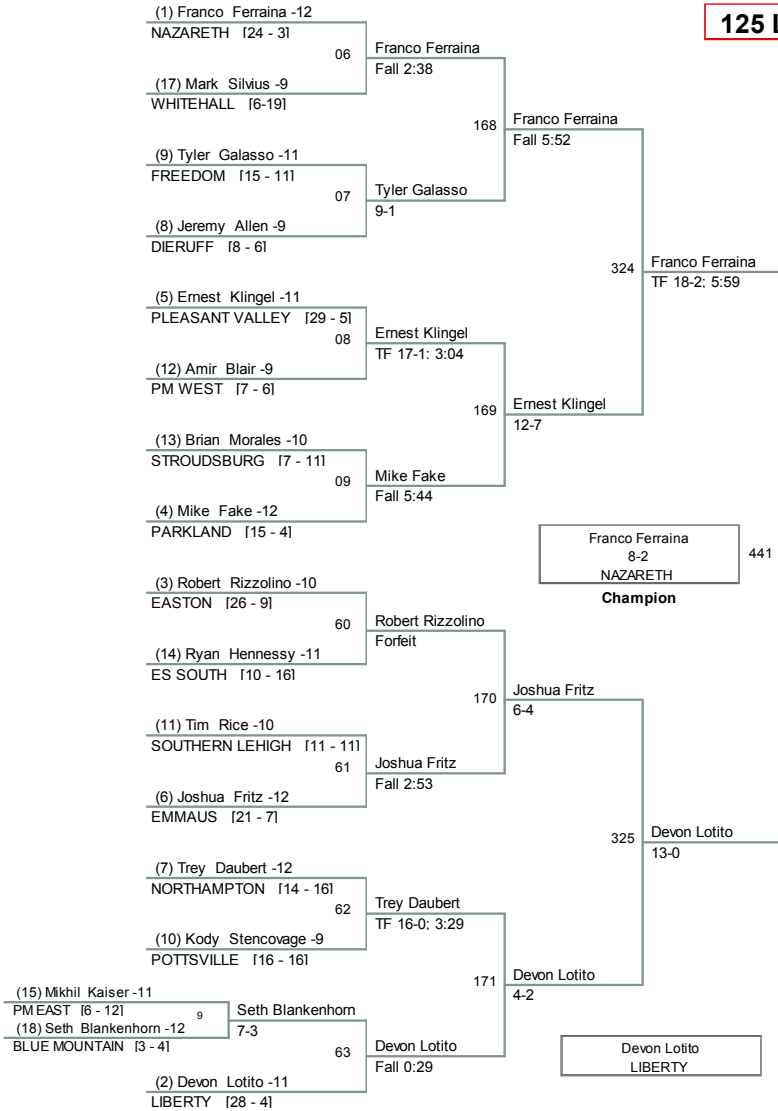

District XI Wrestling 2010 – 11

AAA Team Championship			
Fri Feb 4	Fri Feb 4	Sat Feb 5	Sat Feb 5
	1 Easton		
8 East Stroud South	7:45 8 East Stroud South 42-27	1 Easton 64-6	
4:30		3:00	
9 Dieruff			1 Easton 47-12
	4 Northampton	4 Northampton 53 -7	
	6:00		
	5 Stroudsburg		
			7:30
	3 Parkland	3 Parkland 49-19	1 Easton 33-22
	6:00		
	6 Pleasant Valley		
		3:00	2 Nazareth 28-27
	2 Nazareth	2 Nazareth 56-17	
7 Blue Mt	7:45		
4:30	7 Blue Mt 44-21		
10 Southern Lehigh			

2011 PIAA District XI - AAA
AAA

103 Lbs

2011 PIAA District XI - AAA
AAA

112 Lbs

2011 PIAA District XI - AAA
AAA

119 Lbs

2011 PIAA District XI - AAA
AAA

125 Lbs