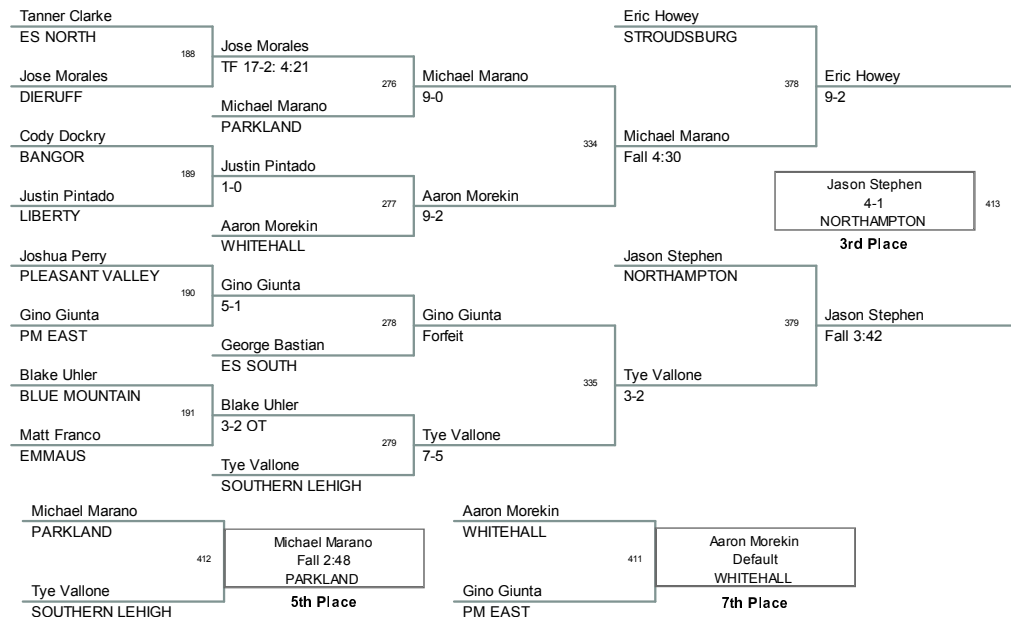

2011 PIAA District XI - AAA
AAA

135 Lbs