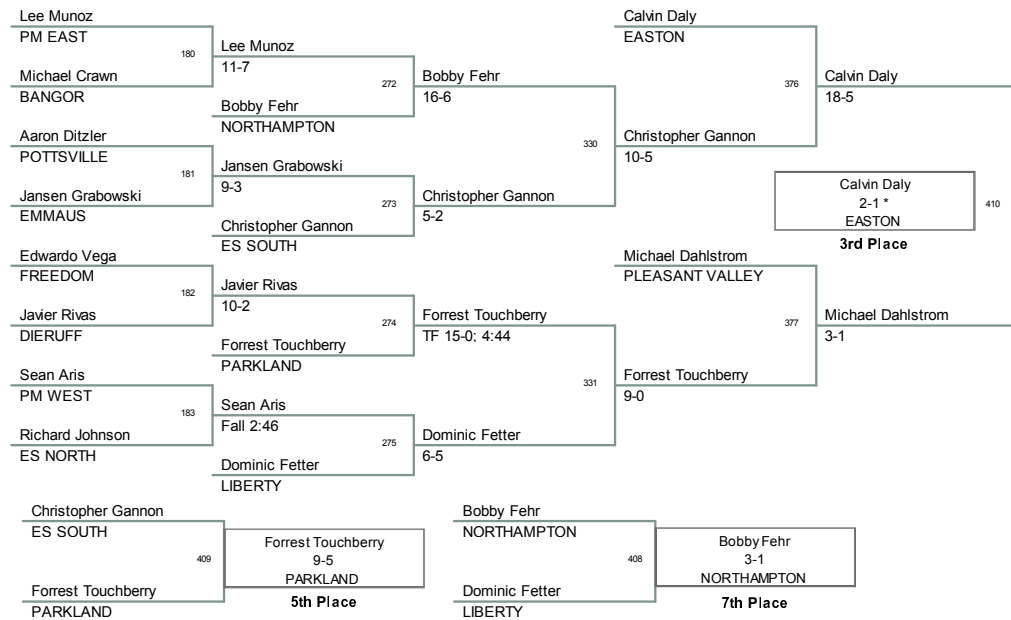

2011 PIAA District XI - AAA
AAA

130 Lbs