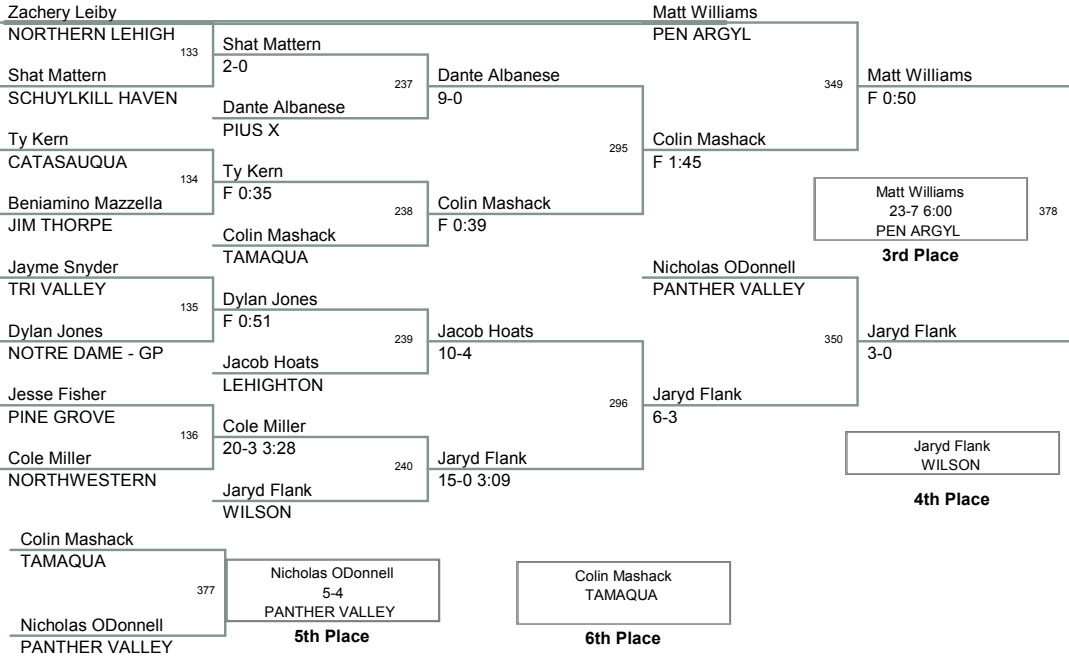

Plc	Points	Team	CH	CO
1	240	BETHLEHEM CATHOLIC	-	-
2	227.5	PEN ARGYL	-	-
3	161	SAUCON VALLEY	-	-
4	149.5	NORTHERN LEHIGH	-	-
5	121	TRI VALLEY	-	-
6	95	NORTHWESTERN	-	-
7	83.5	PIUS X	-	-
8	82	NORTH SCHUYLKILL	-	-
9	79	TAMAQUA	-	-
10	76	WILLIAMS VALLEY	-	-
11	71	CATASAUQUA	-	-
12	70	NOTRE DAME - GP	-	-
13	61.5	PALMERTON	-	-
14	61	LEHIGHTON	-	-
15	59	CENTRAL CATHOLIC	-	-
16	47.5	WILSON	-	-
17	44.5	PALISADES	-	-
18	40.5	MAHANoy AREA	-	-
19	39	PINE GROVE	-	-
20	33	PANTHER VALLEY	-	-
21	26.5	JIM THORPE	-	-
22	15	SALISBURY	-	-
23	14	SCHUYLKILL HAVEN	-	-

2011 PIAA District XI - AA
AA

103 Lbs