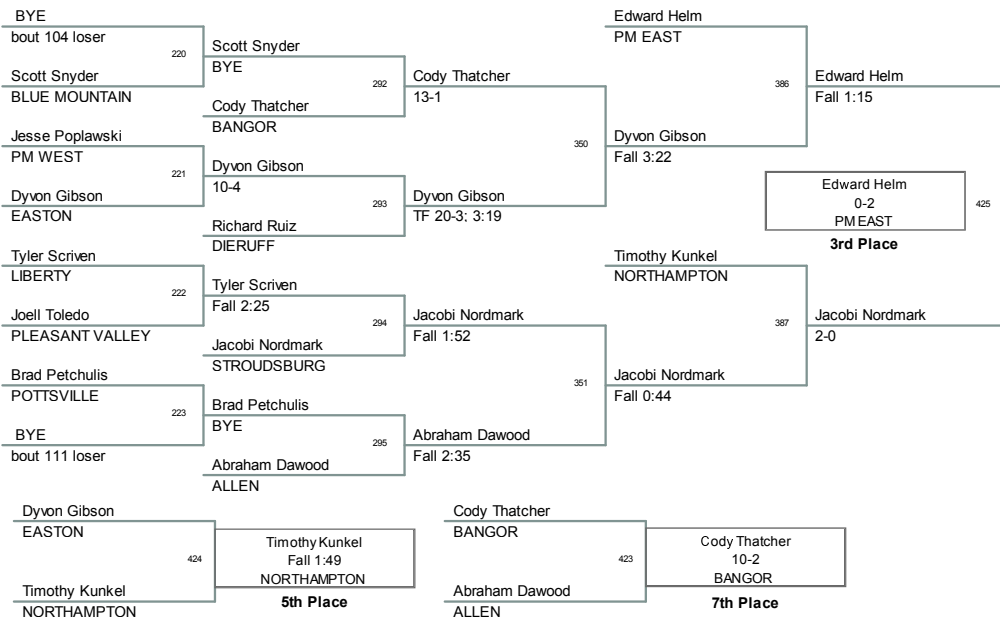

2011 PIAA District XI - AAA
AAA

160 Lbs