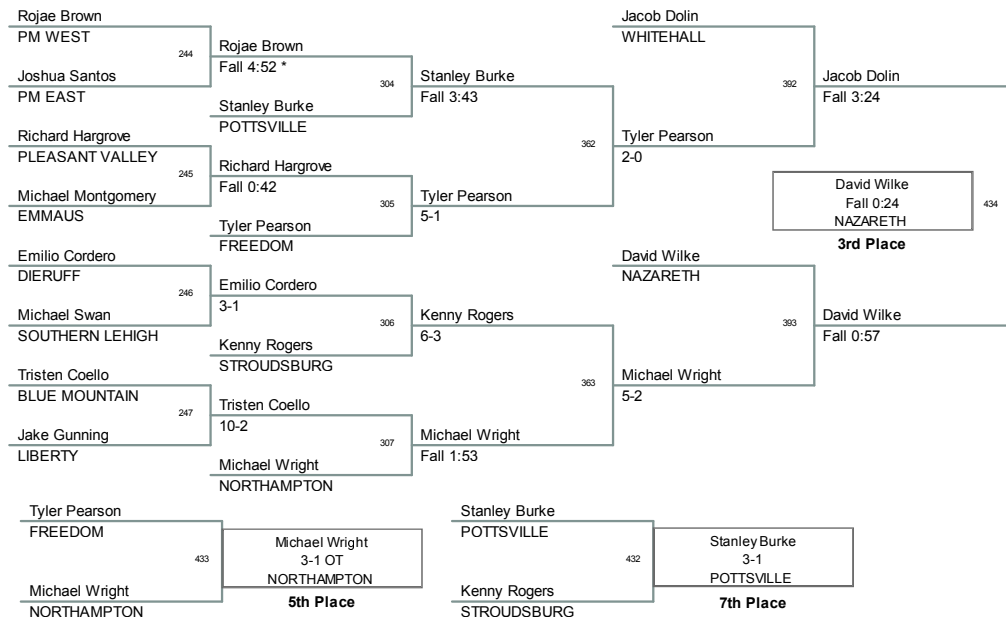

2011 PIAA District XI - AAA
AAA

215 Lbs