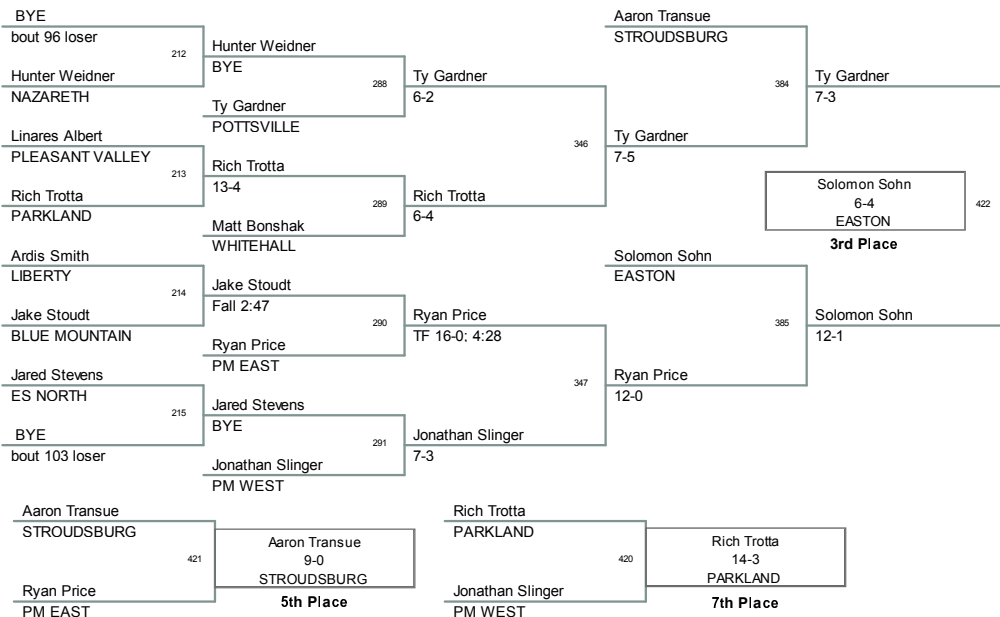

2011 PIAA District XI - AAA
AAA

152 Lbs