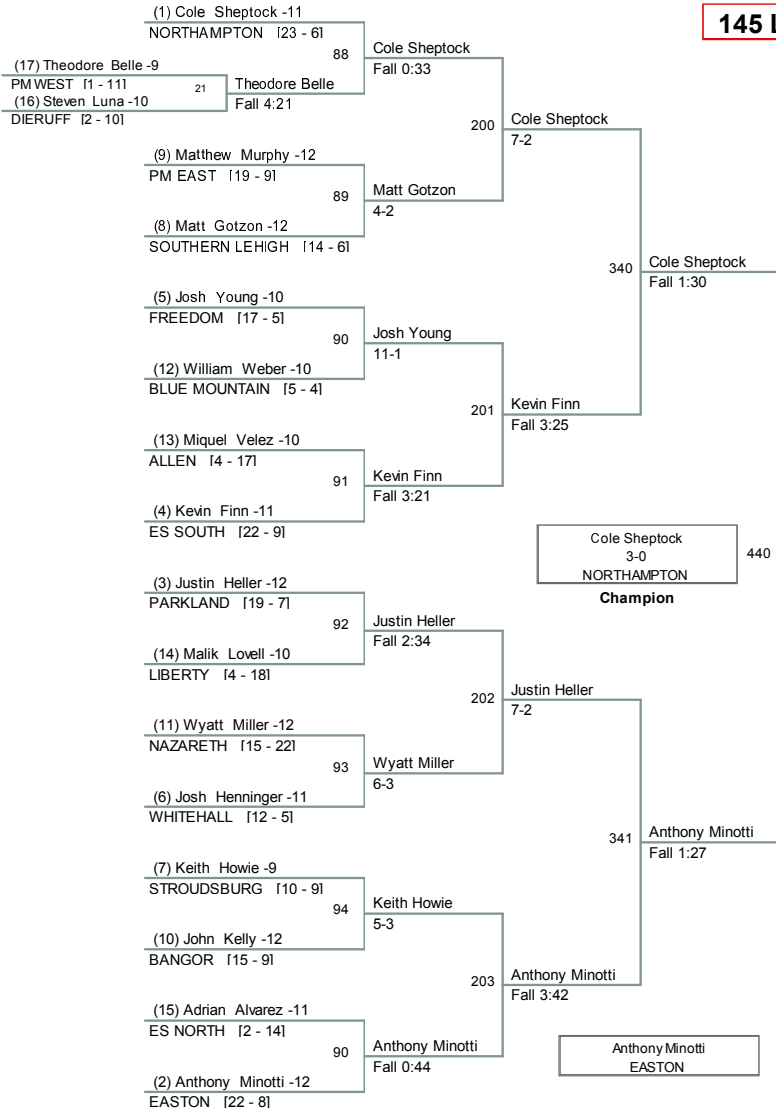

District XI Wrestling 2010 – 11

AAA Team Championship			
Fri Feb 4	Fri Feb 4	Sat Feb 5	Sat Feb 5
	1 Easton		
8 East Stroud South	7:45 8 East Stroud South 42-27	1 Easton 64-6	
4:30		3:00	
9 Dieruff			1 Easton 47-12
	4 Northampton	4 Northampton 53 -7	
	6:00		
	5 Stroudsburg		
			7:30
	3 Parkland	3 Parkland 49-19	1 Easton 33-22
	6:00		
	6 Pleasant Valley		
		3:00	2 Nazareth 28-27
	2 Nazareth	2 Nazareth 56-17	
7 Blue Mt	7:45		
4:30	7 Blue Mt 44-21		
10 Southern Lehigh			

2011 PIAA District XI - AAA
AAA

130 Lbs

2011 PIAA District XI - AAA
AAA

135 Lbs

2011 PIAA District XI - AAA
AAA

140 Lbs

2011 PIAA District XI - AAA
AAA

145 Lbs