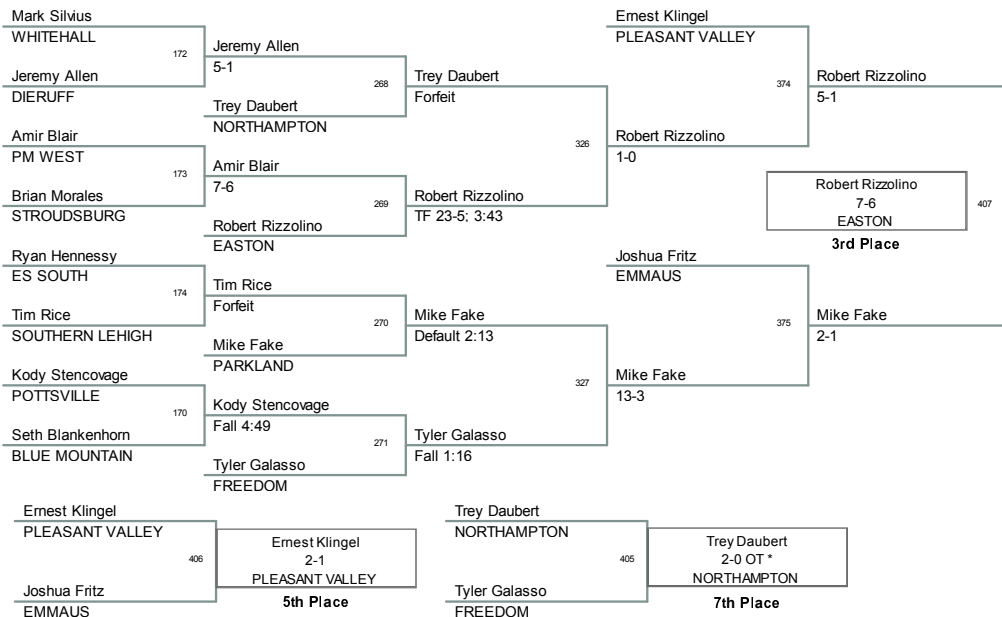

2011 PIAA District XI - AAA
AAA

103 Lbs

2011 PIAA District XI - AAA
AAA

112 Lbs

2011 PIAA District XI - AAA
AAA

119 Lbs

2011 PIAA District XI - AAA
AAA

125 Lbs