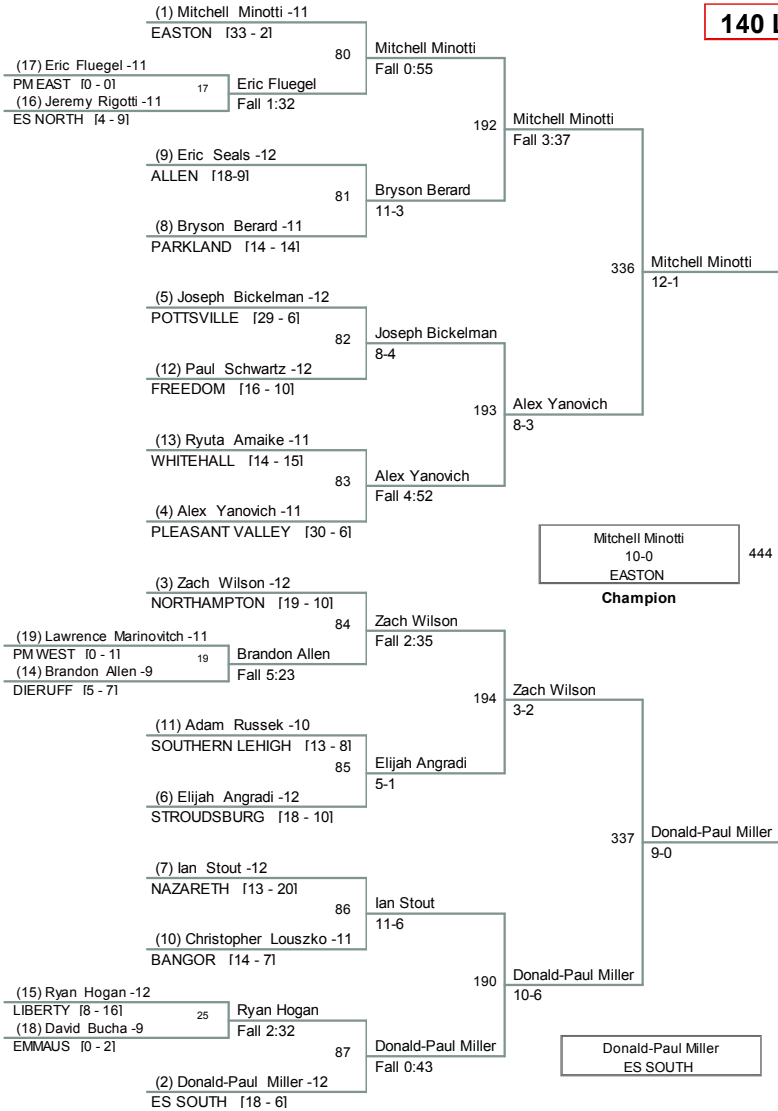

District XI Wrestling 2010 – 11

AAA Team Championship			
Fri Feb 4	Fri Feb 4	Sat Feb 5	Sat Feb 5
	1 Easton		
8 East Stroud South	7:45 8 East Stroud South 42-27	1 Easton 64-6	
4:30		3:00	
9 Dieruff			1 Easton 47-12
	4 Northampton	4 Northampton 53 -7	
	6:00		
	5 Stroudsburg		
			7:30
	3 Parkland	3 Parkland 49-19	1 Easton 33-22
	6:00		
	6 Pleasant Valley		
		3:00	2 Nazareth 28-27
	2 Nazareth	2 Nazareth 56-17	
7 Blue Mt	7:45		
4:30	7 Blue Mt 44-21		
10 Southern Lehigh			

2011 PIAA District XI - AAA
AAA

130 Lbs

2011 PIAA District XI - AAA
AAA

135 Lbs

2011 PIAA District XI - AAA
AAA

140 Lbs

2011 PIAA District XI - AAA
AAA

145 Lbs