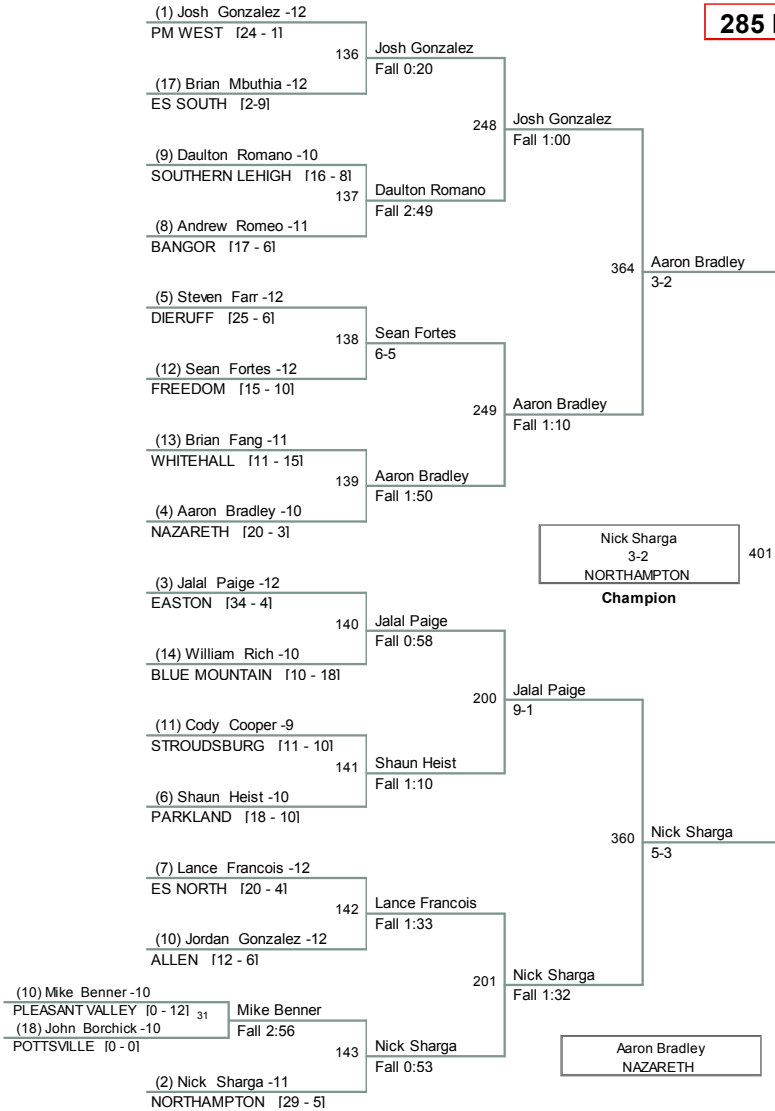

2011 PIAA District XI - AAA
AAA

285 Lbs

Plc	Points	Team	CH	CO
1	240	BETHLEHEM CATHOLIC	-	-
2	227.5	PEN ARGYL	-	-
3	161	SAUCON VALLEY	-	-
4	149.5	NORTHERN LEHIGH	-	-
5	121	TRI VALLEY	-	-
6	95	NORTHWESTERN	-	-
7	83.5	PIUS X	-	-
8	82	NORTH SCHUYLKILL	-	-
9	79	TAMAQUA	-	-
10	76	WILLIAMS VALLEY	-	-
11	71	CATASAUQUA	-	-
12	70	NOTRE DAME - GP	-	-
13	61.5	PALMERTON	-	-
14	61	LEHIGHTON	-	-
15	59	CENTRAL CATHOLIC	-	-
16	47.5	WILSON	-	-
17	44.5	PALISADES	-	-
18	40.5	MAHANoy AREA	-	-
19	39	PINE GROVE	-	-
20	33	PANTHER VALLEY	-	-
21	26.5	JIM THORPE	-	-
22	15	SALISBURY	-	-
23	14	SCHUYLKILL HAVEN	-	-