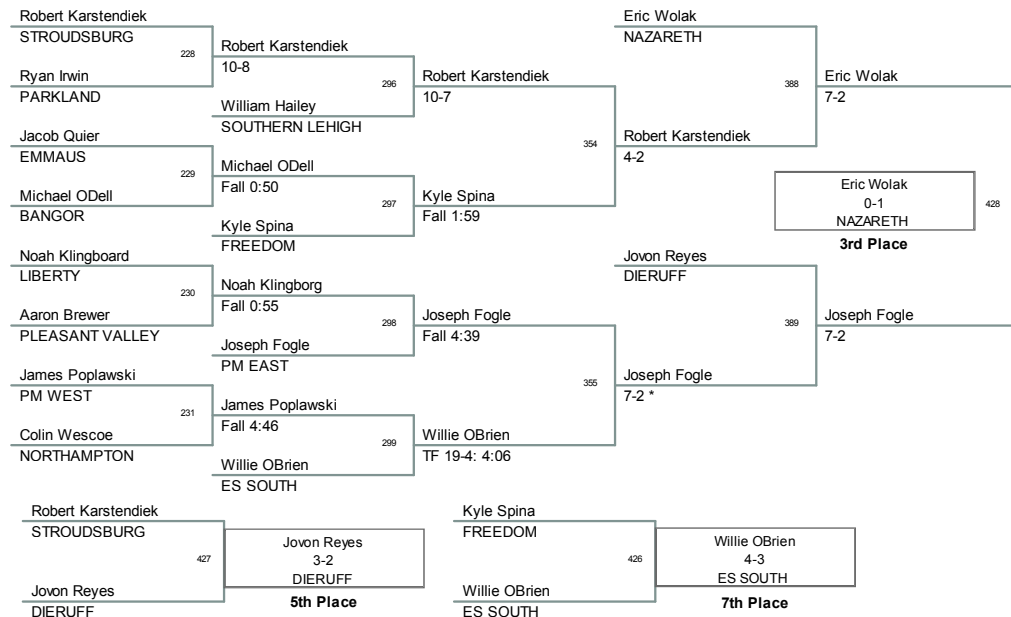

2011 PIAA District XI - AAA
AAA

152 Lbs

2011 PIAA District XI - AAA
AAA

160 Lbs

2011 PIAA District XI - AAA
AAA

171 Lbs

2011 PIAA District XI - AAA
AAA

189 Lbs