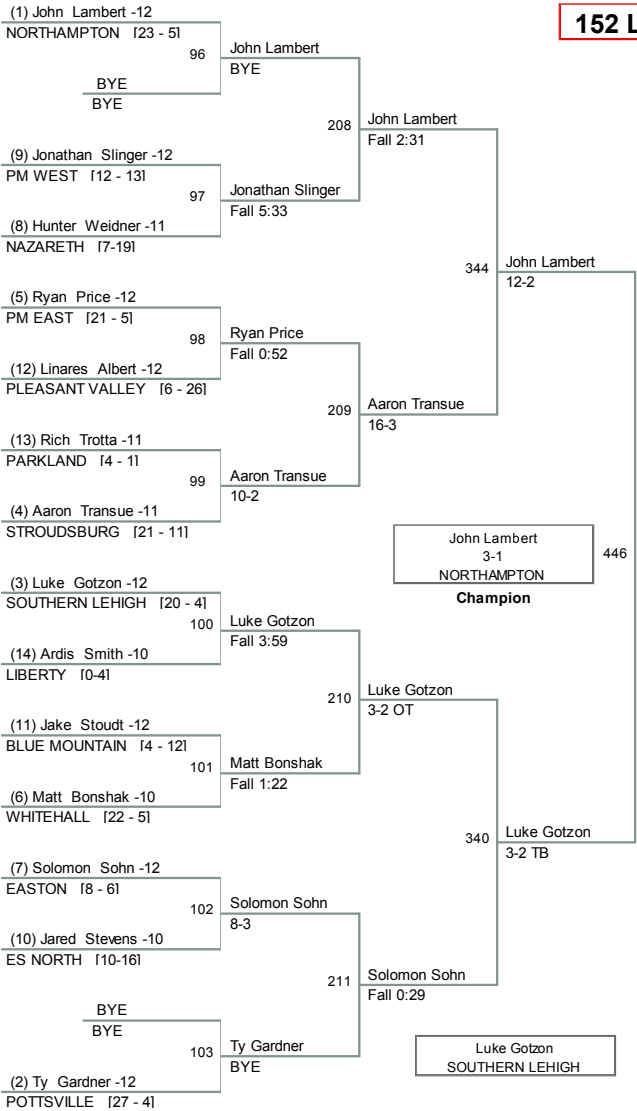

2011 PIAA District XI - AAA
AAA

152 Lbs