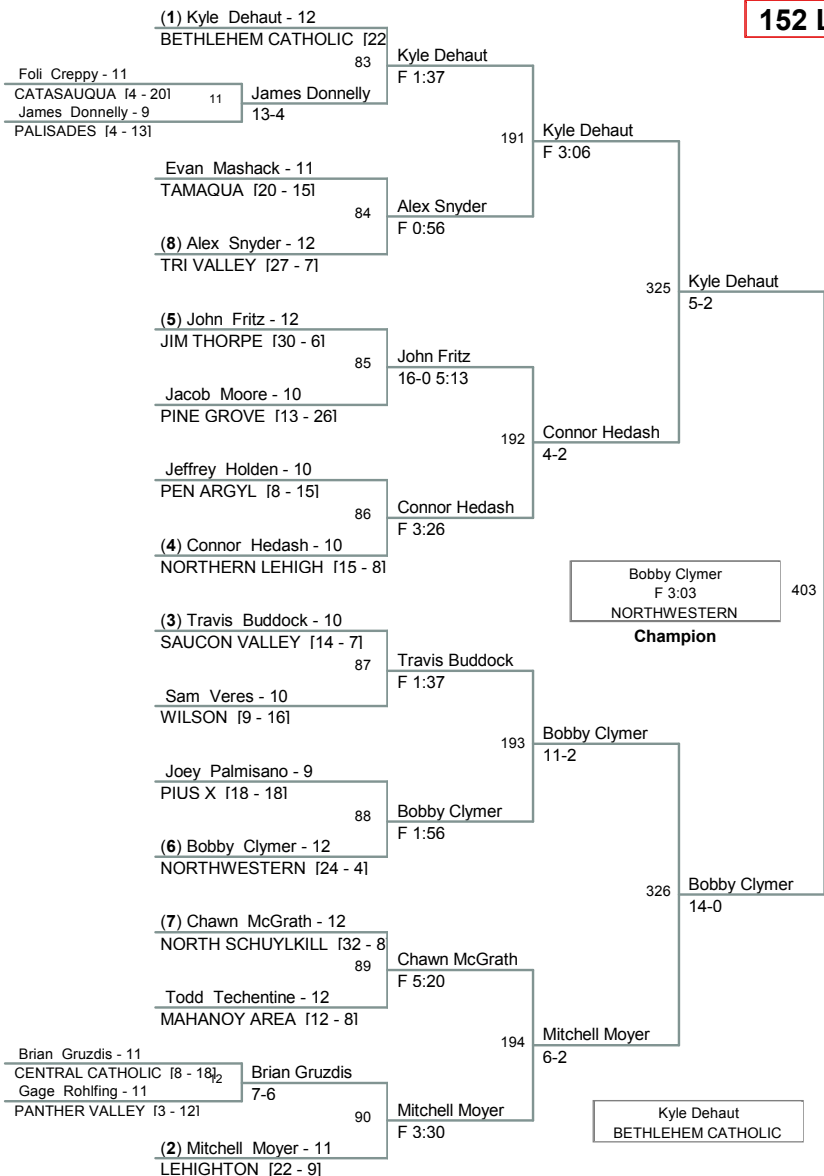

2011 PIAA District XI - AA
AA

152 Lbs