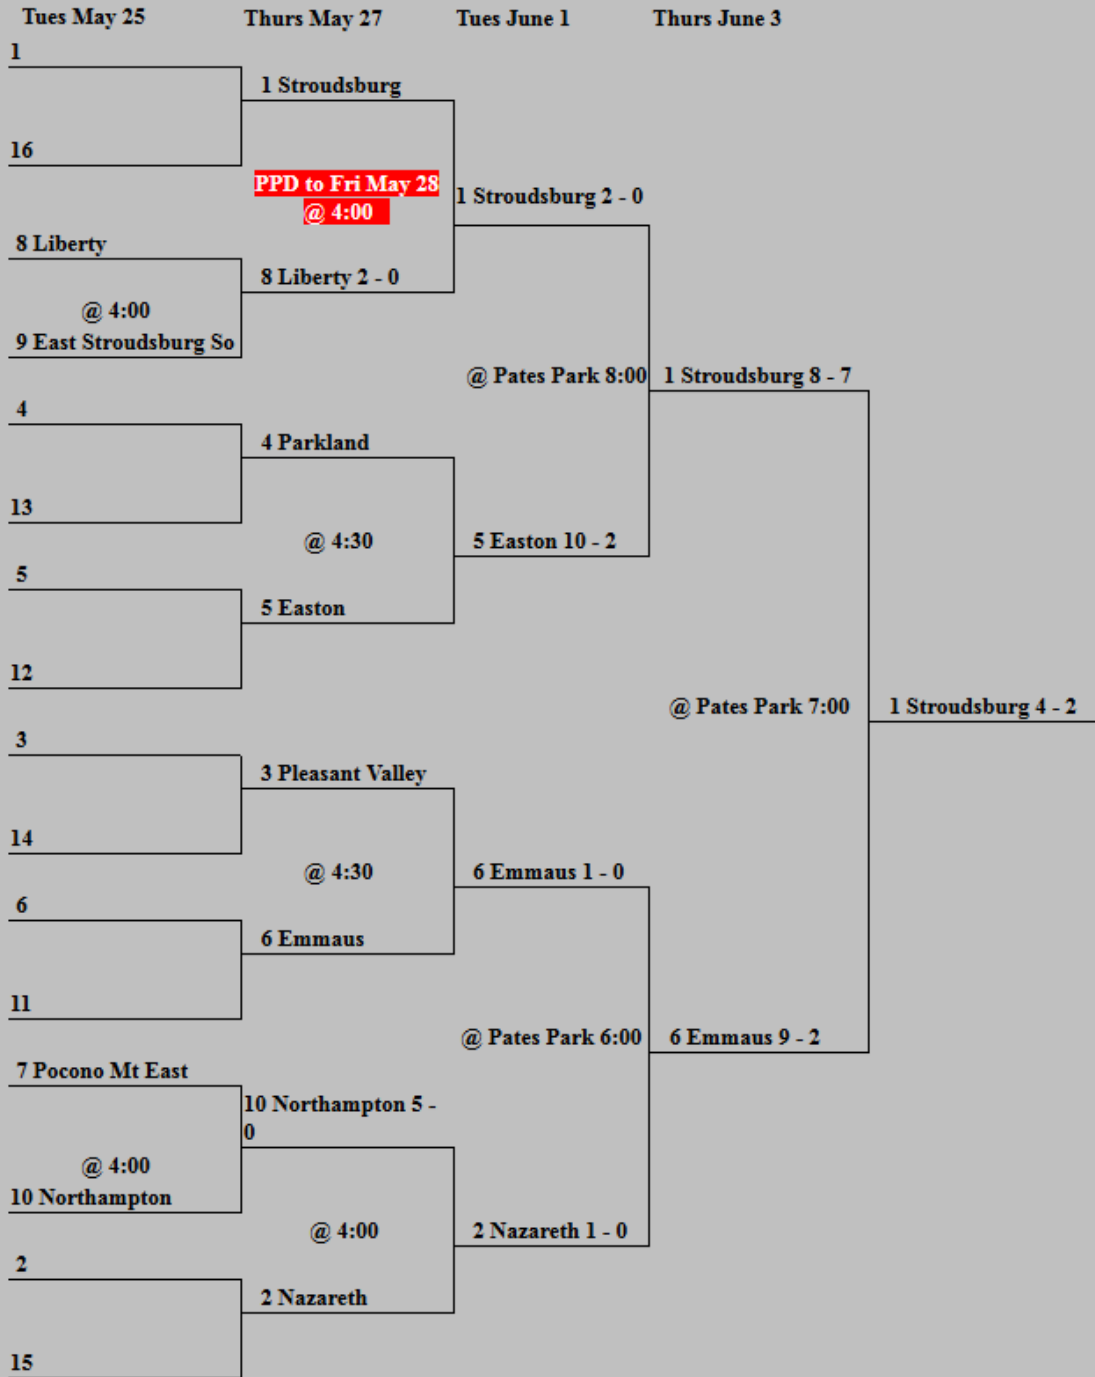

District XI Softball 2009 – 10

-----Class AAAA-----

Girls AAAA

-----Class AAA-----

Girls AAA

Tues May 25	Thurs May 27	Tues June 1	Thurs June 3
1	1 Palisades		
16	@ 4:00	1 Palisades 1 - 0	
8	8 Wilson		
9		@ Pates Park 4:00	1 Palisades 1 - 0
4	4 Saucon Valley		
13	@ 4:00	4 Saucon Valley 15 - 14	
5	5 Bethlehem Catholic		
12			@ Pates Park 5:00
3	3 Southern Lehigh		1 Palisades 2 - 0
14	Fri May 28 @ 4:00	3 Southern Lehigh 7 - 4	
6	6 Northwestern		
11		@ Parkland 4:00	3 Southern Lehigh 2 - 1
7	7 Blue Mt		
10	@ 4:30	2 Pottsville 6 - 2	
2	2 Pottsville		
15