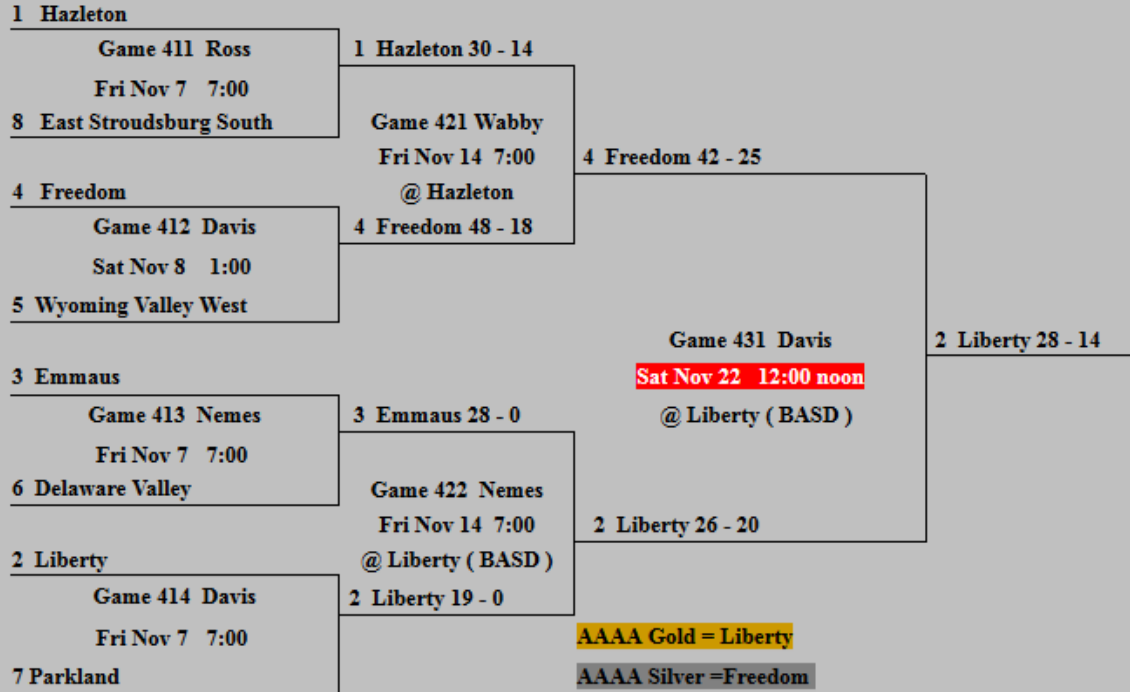

District XI Football 2008 – 09

District XI AAAA Playoff Bracket

- *District XI State Qualifiers: Maximum six (6); minimum five (5)*
- *District II / IV is combined in a region with District XI and shall be entitled to at least two (2) entries (qualifiers) with a maximum of three (3).*

Official District XI AAAA Football Playoff Brackets

all games will be played at the site of the higher seeded team unless noted otherwise.

All ticket prices at the gate are \$ 6.

District XI AAA Playoff Bracket

- *District XI State Qualifiers: Four (4) qualifiers.*
 - *The District XI Champion will play the District ___ Champion*

Official District XI AAA Football Playoff Brackets

all games will be played at the site of the higher seeded team unless noted otherwise.