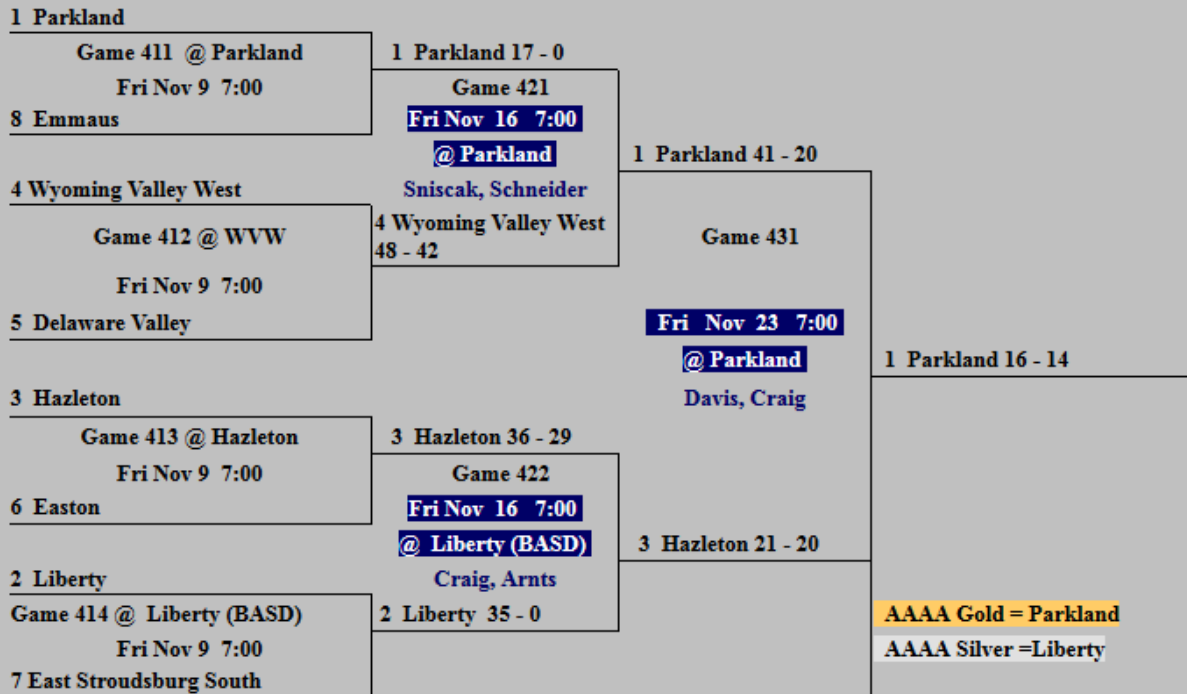

District XI 2007 – 08

District XI AAAA Playoff Bracket

- *District XI State Qualifiers: Maximum six (6); minimum four (4)*
- *District II / IV is combined in a region with District XI and shall be entitled to at least two (2) entries (qualifiers) with a maximum of four (4).*

Official District XI AAAA Football Playoff Bracket

All games will be played at the site of the higher seeded team unless noted otherwise.

All ticket prices at the gate are \$ 6.

District XI AAA Playoff Bracket

- *District XI State Qualifiers: Four (4) qualifiers.*
 - *The District XI Champion will play the District II Champion*

Official District XI AAA Football Playoff Bracket

All games will be played at the site of the higher seeded team unless noted otherwise.