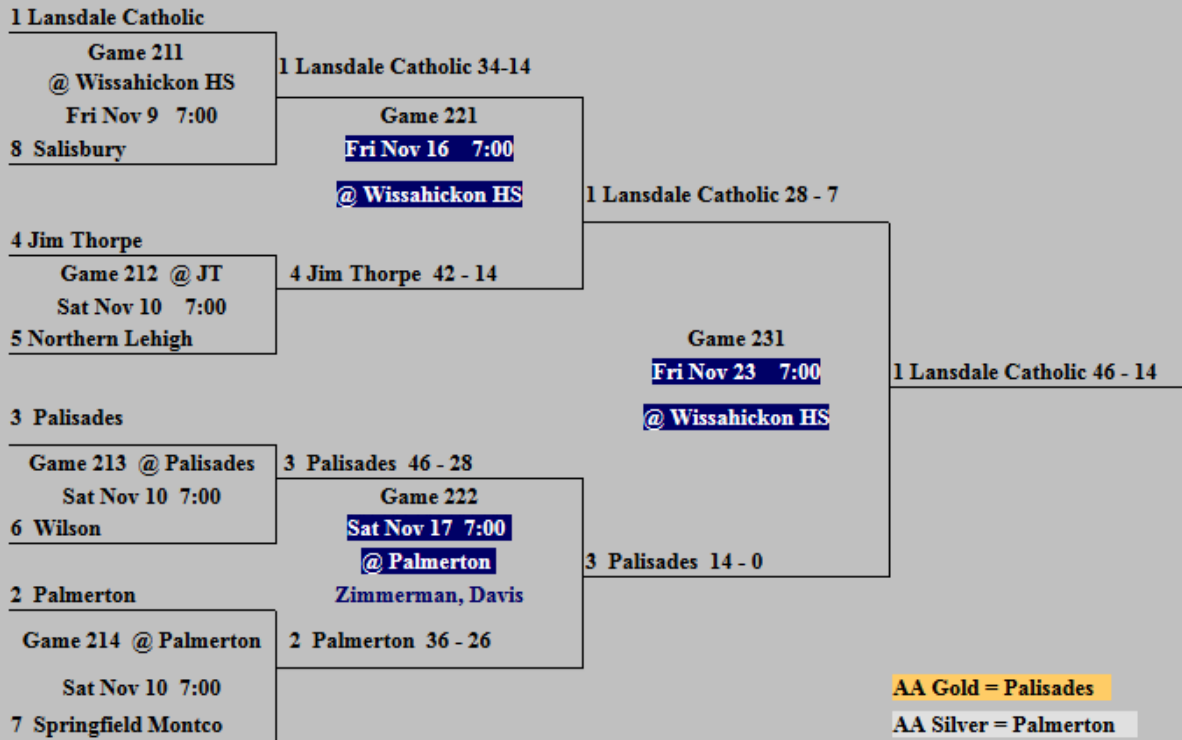

AAA Silver=Northwestern

District XI AA Playoff Bracket

- *District XI State Qualifiers: Maximum seven (7); minimum six (6)*
- *District I is combined in a region with District XI and shall be entitled to at least one (1) entry (qualifier) with a maximum of two (2).*

Official District XI AA Football Playoff Bracket

All games will be played at the site of the higher seeded team unless noted otherwise.

All ticket prices at the gate are \$ 6.

District XI A Playoff Bracket