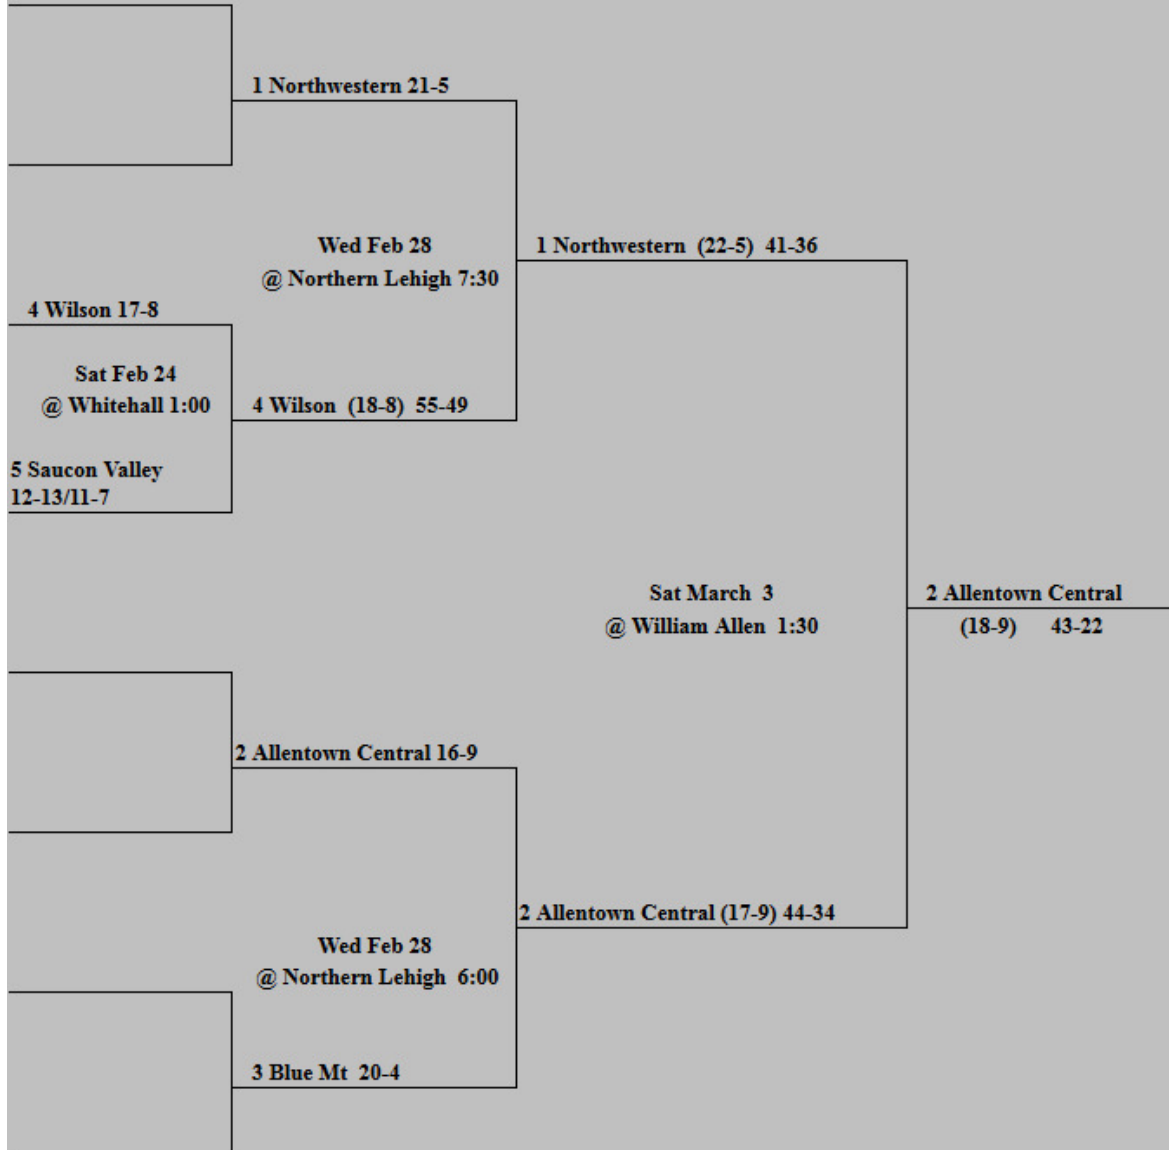

District XI Girls Basketball 2006 – 07

Class AAAA

Girls AAAA

	1 Emmaus 23-3		
	Fri Feb 23 @ Dieruff 7:30		
8 Allen 14-10		1 Emmaus (24-3) 53-21	
Tues Feb 20 @ Easton 6:00	9 Pl. Valley (14-11) 31-30		
9 Pleasant Valley 13-11			
		Tues Feb 27 @ Freedom 7:30	1 Emmaus (25-3) 44-37
4 Northampton 16-9	13 Easton (13-12) 56-51		
Tues Feb 20 @ Nazareth 6:00			
13 Easton 12-12	Fri Feb 23 @ Pleasant Valley 6:00	13 Easton (14-12) 65-53	
5 Liberty 16-8	5 Liberty (17-8) 60-50		
Tues Feb 20 @ Easton 7:30			
12 Poc Mt West 13-11			
			3 Parkland (27-2) 53-46
	2 East Stroudsburg So 23-2		Fri March 2 @ William Allen 6:00
	Fri Feb 23 @ Pleasant Valley 7:30	2 East Stroud. South (24-2) 47-42	
7 Bangor 21-5			
Tues Feb 20 @ So Lehigh 6:00	10 Freedom (14-11) 54-45		
10 Freedom 13-11			
		Tues Feb 27 @ Freedom 6:00	3 Parkland (26-2) 63-50
	3 Parkland 24-2		
	Fri Feb 23 @ Dieruff 6:00	3 Parkland (25-2) 57-39	
6 Poc Mt East 17-8			
Tues Feb 20 @ Pleasant Valley 6:00	6 Poc Mt East (18-8) 36-35		
11 Nazareth 13-11			
	13 Easton (14-13) Fri March 2 @ Jim Thorpe 6:00 2 East Stroud. South (24-3)	2 East Stroud. South (25-3) 47-42	

Class AAA

Girls AAA

Class AA

Girls AA

	1 North Schuylkill 20-6			
	Fri Feb 23			
	@ Martz Hall 6:00	1 North Schuylkill		
		(21-6) 54-43		
8 Williams Valley 17-7				
Tues Feb 20	9 Catasauqua (11-14) 47-35			
@ Blue Mt 7:30				
9 Catasauqua 10-14 / 9-9				
		Tues Feb 27	1 North Schuylkill	
		@ Martz Hall 7:30	(22-6) 54-44	
	4 Schuylkill Haven 16-8			
	Fri Feb 23			
	@ Blue Mt 6:00	4 Schuylkill Haven		
		(17-8) 49-33		
	5 Palmerton 13-11			
			Fri March 2	1 North Schuylkill
			@ Martz Hall 7:00	(23-6) 54-38
	2 Pine Grove 19-6			
	Fri Feb 23			
	@ Blue Mt 7:30	2 Pine Grove (20-6)		
		43-41		
	7 Pen Argyl 12-12			
		Tues Feb 27	2 Pine Grove (21-6)	
		@ Martz Hall 6:00	68-61	
	3 Tamaqua 18-6			
	Fri Feb 23			
	@ Panther Valley 7:00	3 Tamaqua (19-6) 52-35		
	6 Notre Dame GP 12-12			