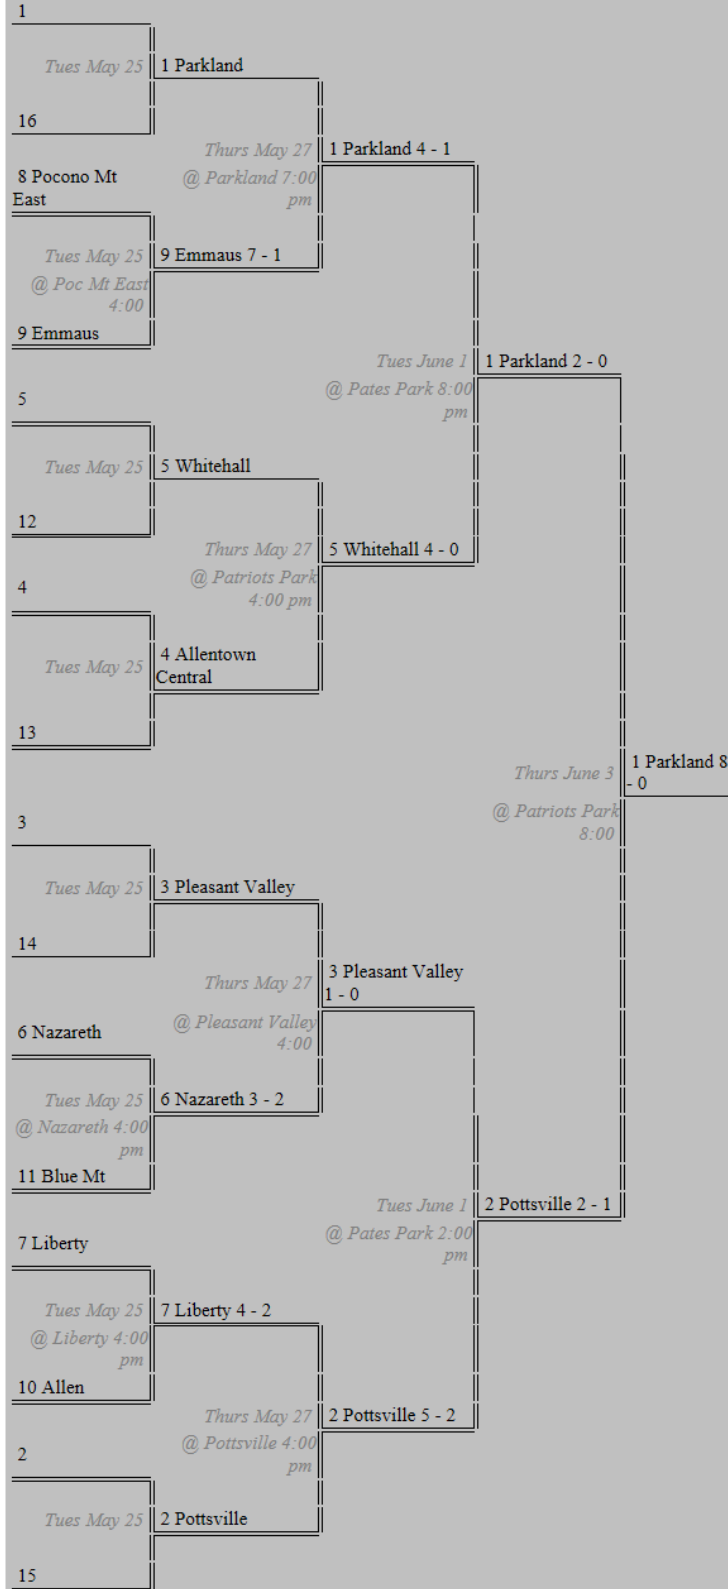

# District XI Softball 2003 – 04

## 2003 - 04 Girls Softball Playoffs

### -----Class AAA-----

-----Class AA-----

1				
	Tues May 25	1 Tamaqua		
16			Thurs May 27	8 Northern Lehigh 4 - 1
			@ Tamaqua 4:00	
8 Northern Lehigh				
	Tues May 25	8 Northern Lehigh 6 - 0		
	@ No Lehigh 4:00			
9 Southern Lehigh				
			Tues June 1	8 Northern Lehigh 2 - 1
5			@ Pates Park 6:00 pm	
	Tues May 25	5 Bethlehem Catholic		
12			Thurs May 27	5 Bethlehem Cath 7 - 4
			@ Pen Argyl 4:00 pm	
4				
	Tues May 25	4 Pen Argyl		
13				
			Thurs June 3	3 Notre Dame GP 3 - 0
3			@ Patriots Park 6:00	
	Tues May 25	3 Notre Dame GP		
14			Thurs May 27	3 Notre Dame GP 4 - 3
			@ NDGP 4:00 pm	
6 Salisbury				
	Tues May 25	6 Salisbury 7 - 3		
	@ Pates Park 6:00 pm			
11 Jim Thorpe				
			PPD to Wed June 2	3 Notre Dame GP 6 - 0
7 Lehighton			@ Parkland 3:30 pm	
	Tues May 25	7 Lehighton 5 - 0		
	@ Lehighton 3:30			
10 North Schuylkill			Thurs May 27	7 Lehighton 5 - 1
			@ Northwestern 4:00	
2				
	Tues May 25	2 Northwestern		
15				