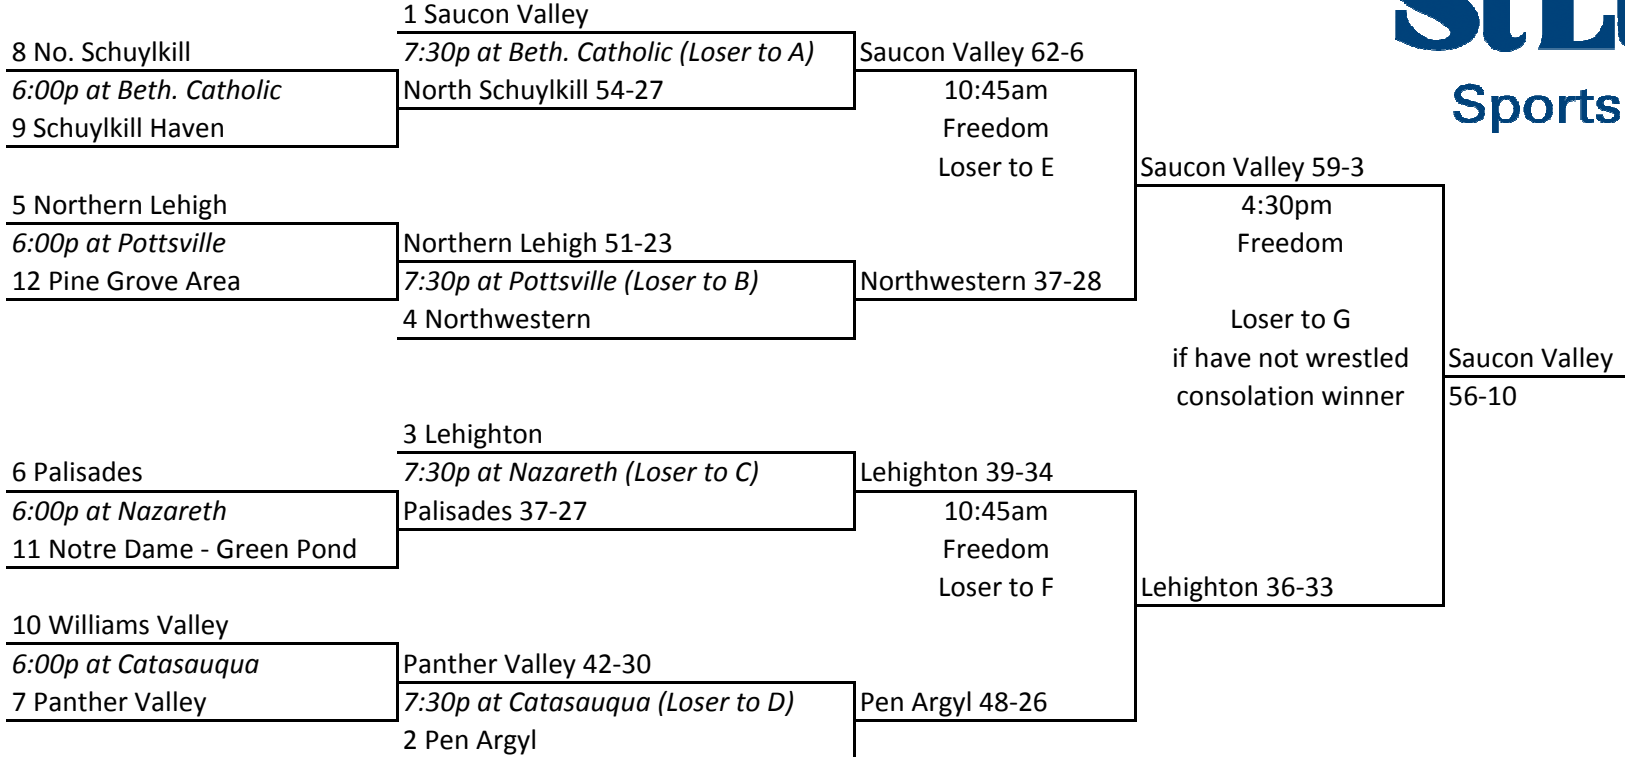

**AA**

**District XI Team Championship presented by St. Luke's University Health Network**

Thurs, Feb. 4

Thurs, Feb. 4

Saturday, Feb. 6

Saturday, Feb. 6

Saturday, Feb. 6

Saturday, Feb. 6