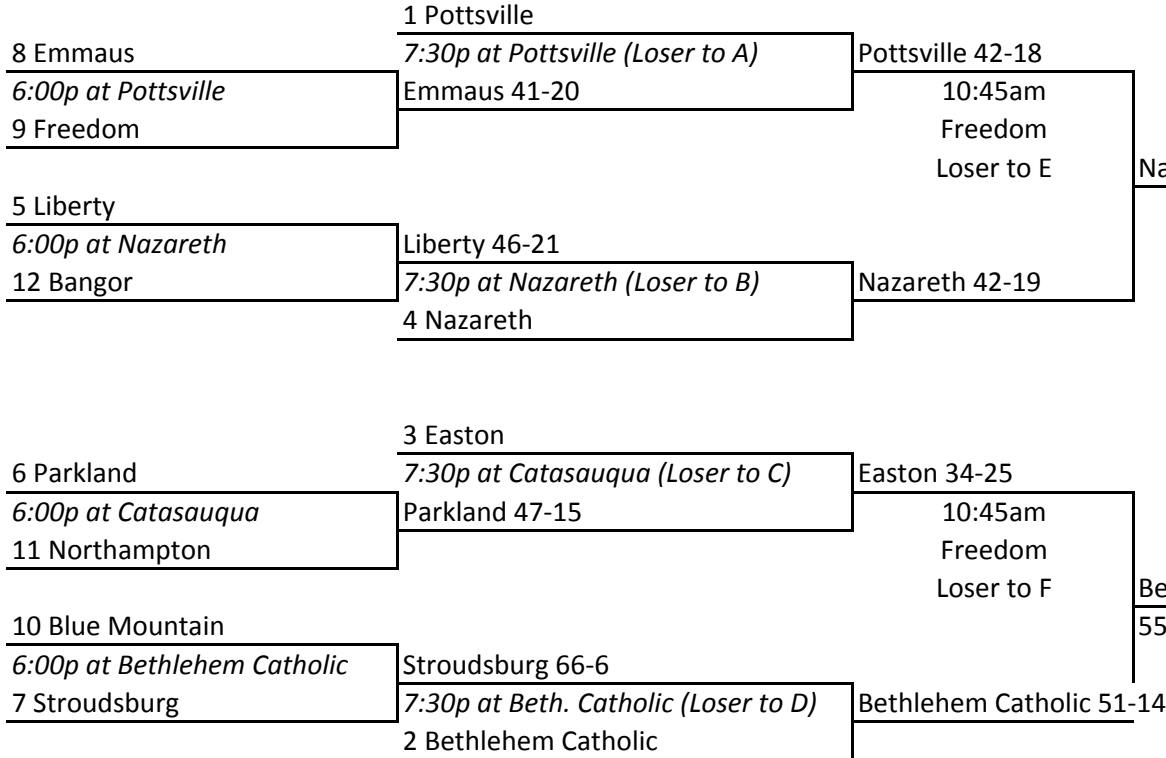

**AAA**

**District XI Team Championship presented by St. Luke's University Health Network**

Thurs, Feb. 4

Thurs, Feb. 4

Saturday, Feb. 6

Saturday, Feb. 6

Saturday, Feb. 6

Saturday, Feb. 6