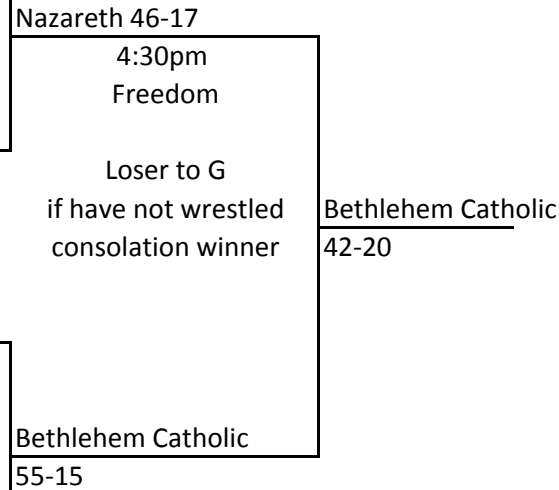

**AAA**

**District XI Team Championship presented by St. Luke's University Health Network**

Thurs, Feb. 4

Thurs, Feb. 4

Saturday, Feb. 6

Saturday, Feb. 6

Saturday, Feb. 6

Saturday, Feb. 6